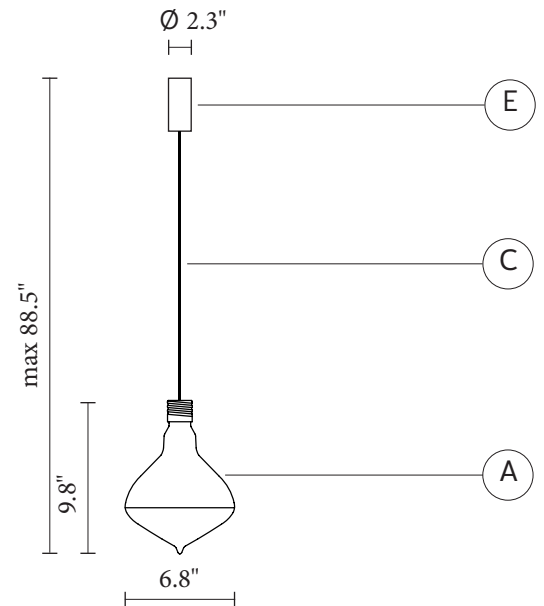

MAKEUP suspension

Matteo Ugolini design

year 2016

TECHNICAL SHEET - SE123 2T INT

STRUCTURE "A"

material	glass	
colour	frosted transparent	

CEILING CUP "E"

material	metal
colour	matt black

ELECTRICAL CABLE "C"

material	PVC	
colour	black	

ELECTRICAL SYSTEM

source	LED 8,6w LED, 940 lumen, 3000 K°
energy class	from A to A++

PACKAGING

nr. of collis	1
net weight/kg	1
gross weight/kg	1,85
packaging/cm	25x25x32

EMISSION OF LIGHT

one-directional

	direct
	filtered
	indirect
	none

CERTIFICATION

IEC	60598-1:2014
EN	60598-1:2015

IP rate	IP20
bulb	Kit LED equipped

COLLECTION

available also as: wall lamp