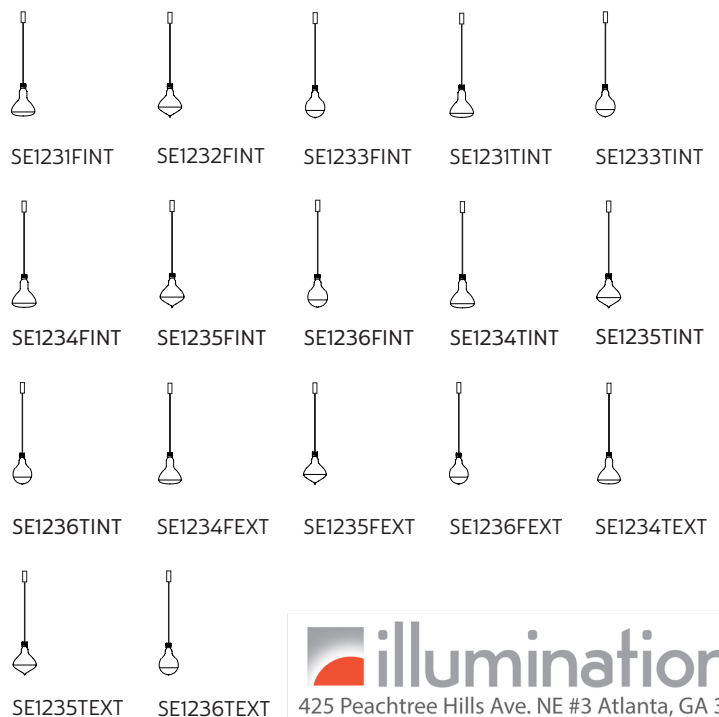

ELECTRICAL CABLE "C"

material	PVC	
colour	black	

ELECTRICAL SYSTEM

source	LED 8,6w LED, 940 lumen, 3000 K°
energy class	from A to A++

PACKAGING

nr. of collis	1
net weight/kg	1
gross weight/kg	1,85
packaging/cm	25x25x32

EMISSION OF LIGHT

one-directional

	direct
	filtered
	indirect
	none

CERTIFICATION

IEC	60598-1:2014
EN	60598-1:2015

IP rate	IP20
bulb	Kit LED equipped

COLLECTION

available also as: wall lamp