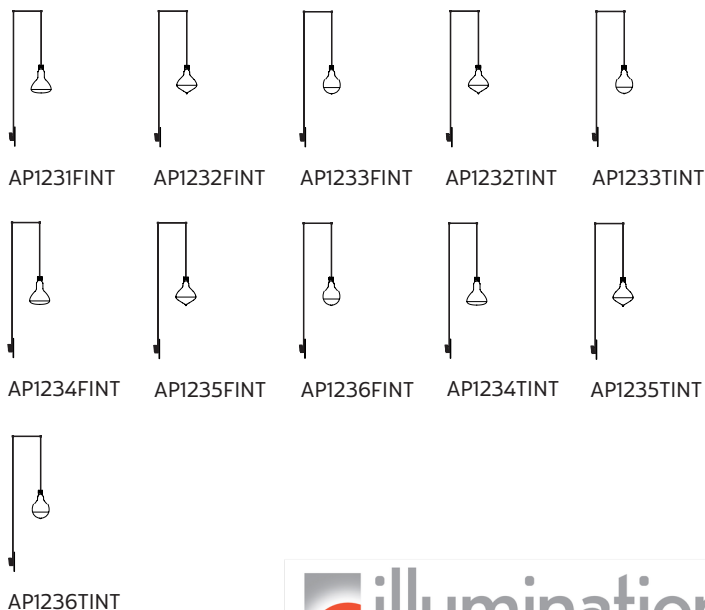

MAKEUP wall lamp

Matteo Ugolini design

year 2016

TECHNICAL SHEET - AP123 1T INT

STRUCTURE "A"

material	glass	
colour	frosted	
	transparent	

CEILING CUP "E"

material	metal
colour	matt black

ELECTRICAL CABLE "C"

material	PVC	
colour	black	

ELECTRICAL SYSTEM

source	LED
	8,6w LED, 940 lumen,
	3000 K°
energy class	da A a A++

PACKAGING

nr. of collis	1
net weight/kg	1
gross weight/kg	1,85
packaging/cm	25x25x32

EMISSION OF LIGHT

unidirectional

	direct
	filtered
	indirect
	none

CERTIFICATION

IEC	60598-1:2014
EN	60598-1:2015

ip rate	IP20
bulb	Kit LED equipped

COLLECTION

available also as suspension