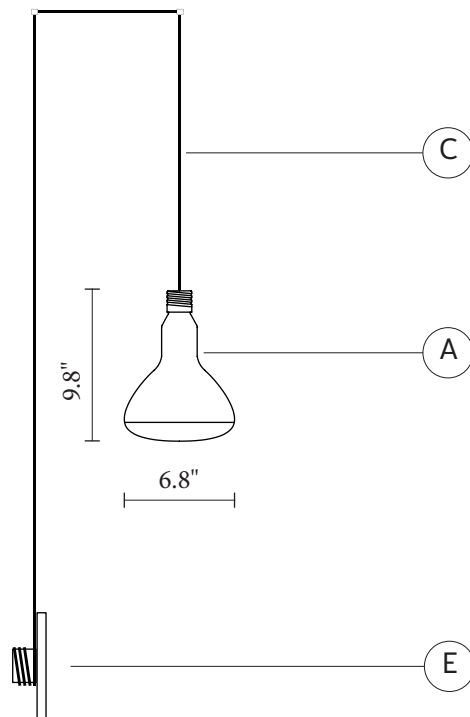

MAKEUP wall lamp

Matteo Ugolini design

year 2016

TECHNICAL SHEET - AP123 1T INT

STRUCTURE "A"

material	glass	
colour	frosted	
	transparent	

CEILING CUP "E"

material	metal
colour	matt black

ELECTRICAL CABLE "C"

material	PVC	
colour	black	

ELECTRICAL SYSTEM

source	LED
	8,6w LED, 940 lumen,
	3000 K°
energy class	da A a A++

PACKAGING

nr. of collis	1
net weight/kg	1
gross weight/kg	1,85
packaging/cm	25x25x32

EMISSION OF LIGHT

unidirectional

	direct
	filtered
	indirect
	none

CERTIFICATION

IEC	60598-1:2014
EN	60598-1:2015

ip rate	IP20
bulb	Kit LED equipped

COLLECTION

available also as suspension