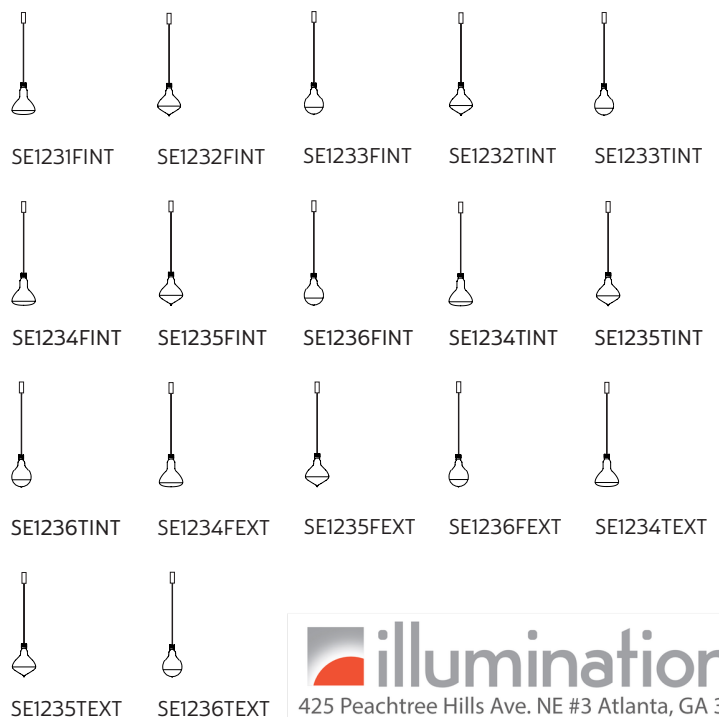

ELECTRICAL CABLE "C"

material	PVC	
colour	black	

ELECTRICAL SYSTEM

source	LED
	8,6w LED, 940 lumen,
	3000 K°
energy class	from A to A++

PACKAGING

nr. of collis	1
net weight/kg	1
gross weight/kg	1,85
packaging/cm	25x25x32

EMISSION OF LIGHT

one-directional

	direct
	filtered
	indirect
	none

CERTIFICATION

IEC	60598-1:2014
EN	60598-1:2015

IP rate	IP20
bulb	Kit LED equipped

COLLECTION

available also as: wall lamp