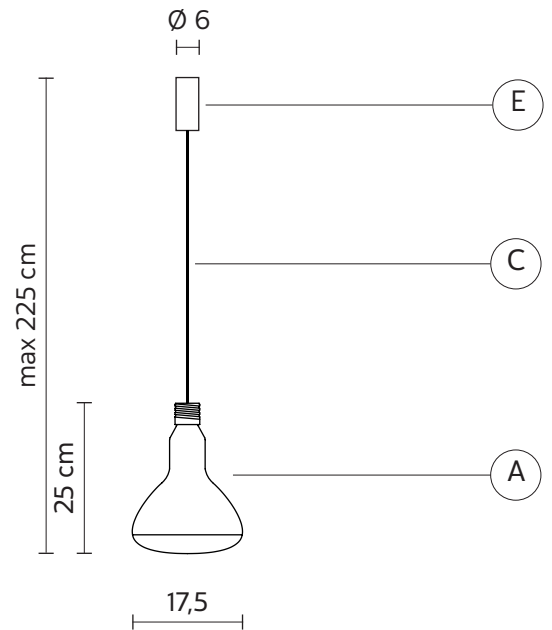

MAKEUP suspension

Matteo Ugolini design

year 2016

TECHNICAL SHEET - SE123 1T INT

STRUCTURE "A"

material	glass	
colour	frosted	
	transparent	

CEILING CUP "E"

material	metal
colour	matt black

ELECTRICAL CABLE "C"

material	PVC	
colour	black	

ELECTRICAL SYSTEM

source	LED
	8,6w LED, 940 lumen,
	3000 K°
energy class	from A to A++

PACKAGING

nr. of collis	1
net weight/kg	1
gross weight/kg	1,85
packaging/cm	25x25x32

EMISSION OF LIGHT

one-directional

	direct
	filtered
	indirect
	none

CERTIFICATION

IEC	60598-1:2014
EN	60598-1:2015

IP rate	IP20
bulb	Kit LED equipped

COLLECTION

available also as: wall lamp