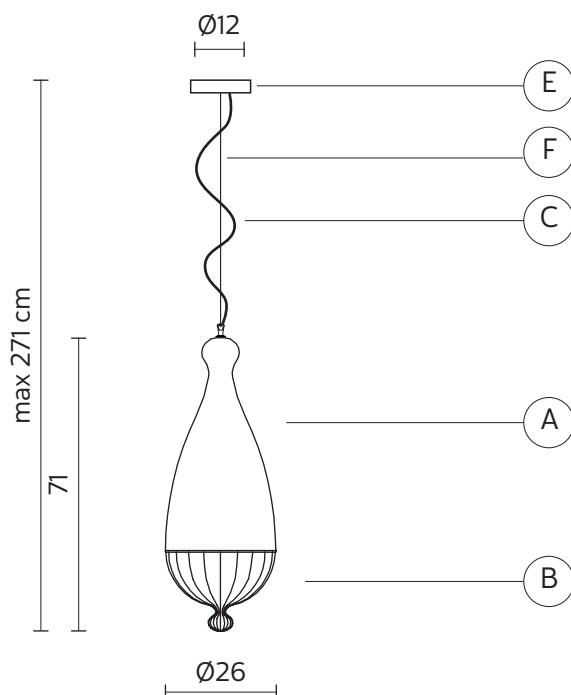

LE TRULLE suspension

Edmondo Testaguzza design

year 2013

TECHNICAL SHEET - SE655T

STRUCTURE "A"

material	ceramic	
colour	natural	

SHADE "B"

material	metallic thread	
colour	white	

CEILING CUP "E"

material	metal
colour	matt white

ELECTRICAL CABLE "C"

material	pvc	
colour	transparent	

SUSPENSION CABLE "F"

material	steel
----------	-------

ELECTRICAL SYSTEM

socket	E27
source	max 1x70w
energy class	from E to A++

PACKAGING

nr. of collis	1
net weight/kg	4,2
gross weight/kg	7,8
packaging/cm	66x44x44

EMISSION OF LIGHT

one-directional

	direct
	filtered
	indirect
	none

CERTIFICATION

IEC	60598-1:2008
EN	60598-1:2008 + A11:2009

IP rate	IP20
bulb	not provided

COLLECTION

SE653T

SE654T

425 Peachtree Hills Ave. NE #3 Atlanta, GA 30305
404.876.1064 sales@illumco.com