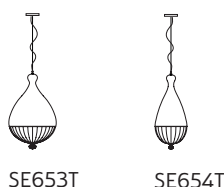

LE TRULLE suspension

Edmondo Testaguzza design

year 2013

TECHNICAL SHEET - SE655T

STRUCTURE "A"

material	ceramic	
colour	natural	

SHADE "B"

material	metallic thread	
colour	white	

CEILING CUP "E"

material	metal
colour	matt white

ELECTRICAL CABLE "C"

material	pvc	
colour	transparent	

SUSPENSION CABLE "F"

material	steel
----------	-------

ELECTRICAL SYSTEM

socket	E27
source	max 1x70w
energy class	from E to A++

PACKAGING

nr. of collis	1
net weight/kg	4,2
gross weight/kg	7,8
packaging/cm	66x44x44

EMISSION OF LIGHT

one-directional

	direct
	filtered
	indirect
	none

CERTIFICATION

IEC	60598-1:2008
EN	60598-1:2008 + A11:2009

IP rate	IP20
bulb	not provided

COLLECTION

SE653T

SE654T

425 Peachtree Hills Ave. NE #3 Atlanta, GA 30305
404.876.1064 sales@illumco.com