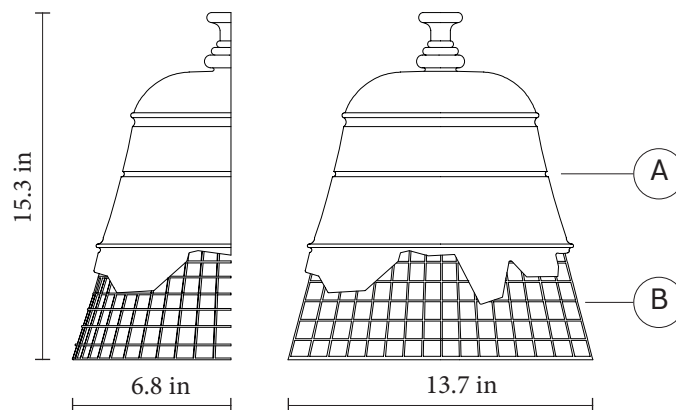

DOMENICA wall lamp

Dario De Meo and Luca De Bona design

year 2015

TECHNICAL SHEET - AP102 10 INT

STRUCTURE "A"

material	plaster	
colour	matt white	

STRUCTURE "B"

material	wire netting	
colour	gold	

ELECTRICAL CABLE

socket	E26/E27
source	max 1x52w
energy class	from E to A++

PACKAGING

nr.of collis	1
net weight/kg	3,2
gross weight/kg	4,1
packaging/cm	43x44x29

EMISSION OF LIGHT

one directional

CERTIFICATION