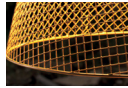

DOMENICA suspension

Luca De Bona e Dario De Meo design

year 2015

TECHNICAL SHEET - SE102 20 INT

STRUCTURE "A"

material plaster
colour white

material wire netting
colour gold

CEILING CUP "E"