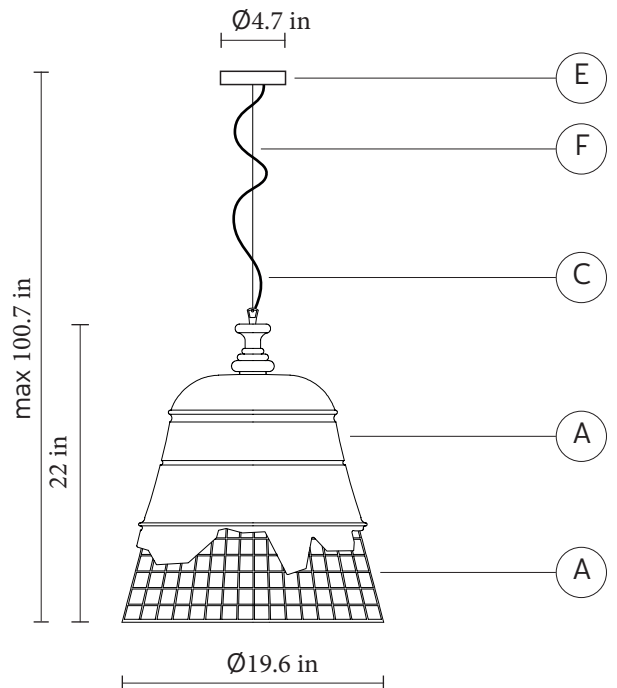

DOMENICA suspension

Luca De Bona e Dario De Meo design

year 2015

TECHNICAL SHEET - SE102 20 INT

STRUCTURE "A"

material plaster
colour white

material wire netting
colour gold

CEILING CUP "E"

material metal
colour glossy white

ELECTRICAL CABLE "C"

material PVC
colour transparent

SUSPENSION CABLE "F"

material steel

ELECTRICAL SYSTEM

socket E26/E27
source max 1x70w
energy class from E to A++

PACKAGING

nr. of collis 1
net weight/kg 11,3
gross weight/kg 17,5
packaging/cm 60x60x70

EMISSION OF LIGHT

one-directional

direct
filtered
indirect
none

CERTIFICATION

IEC 60598-1:2008
EN 60598-1:2008 + A11:2009

IP rate IP20
bulb not provided