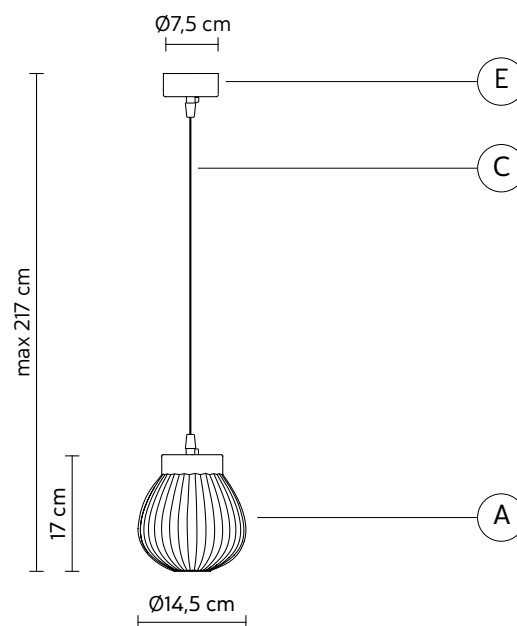

CEILING CUP "E"

| | |
|----------|------------|
| material | metal |
| colour | matt white |

ELECTRICAL CABLE "C"

| | | |
|--------|-------------|---|
| colour | transparent |  |
|--------|-------------|---|

ELECTRICAL SYSTEM

| | |
|--------------|---------------|
| socket | G9 |
| source | 1 x max 33W |
| energy class | from E to A++ |

PACKAGING

| | |
|-----------------|----------|
| n° cartons | 1 |
| net weight/kg | 1 |
| gross weight/kg | 1,65 |
| packaging/cm | 24x24x39 |

LIGHT EMISSION

unidirectional

| | |
|---|----------|
|  | direct |
|  | filtered |
|  | indirect |
|  | absence |

COMPLIANT WITH

| | |
|-----|--------------|
| IEC | 60598-1:2014 |
| EN | 60598-1:2015 |

| | |
|----------------------|----------|
| degree of protection | IP20 |
| bulb | equipped |

year 2018

DATA SHEET - SE135 1T INT

LAMPSHADE "A"

material glass
colour tiffany

CEILING CUP "E"

material metal
colour matt white

ELECTRICAL CABLE "C"

colour transparent