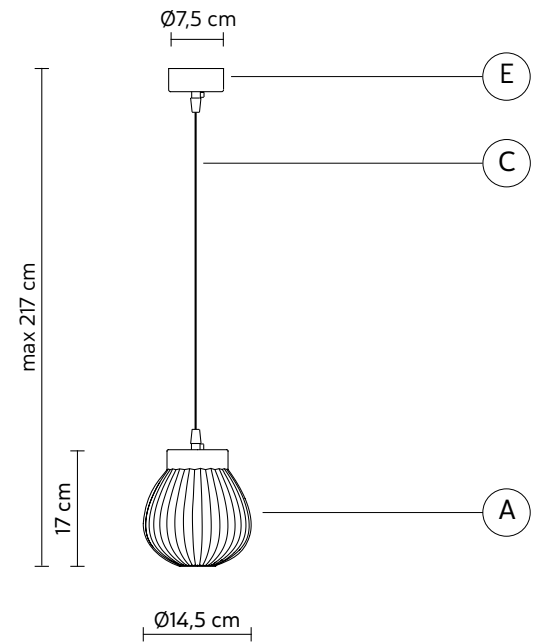

year 2018

DATA SHEET - SE135 1T INT

LAMPSHADE "A"

material glass
colour tiffany

CEILING CUP "E"

material metal
colour matt white

ELECTRICAL CABLE "C"

colour transparent

ELECTRICAL SYSTEM

socket G9
source 1 x max 33W
energy class from E to A++

PACKAGING

n° cartons 1
net weight/kg 1
gross weight/kg 1,65
packaging/cm 24x24x39

LIGHT EMISSION

unidirectional

direct
filtered
indirect
absence