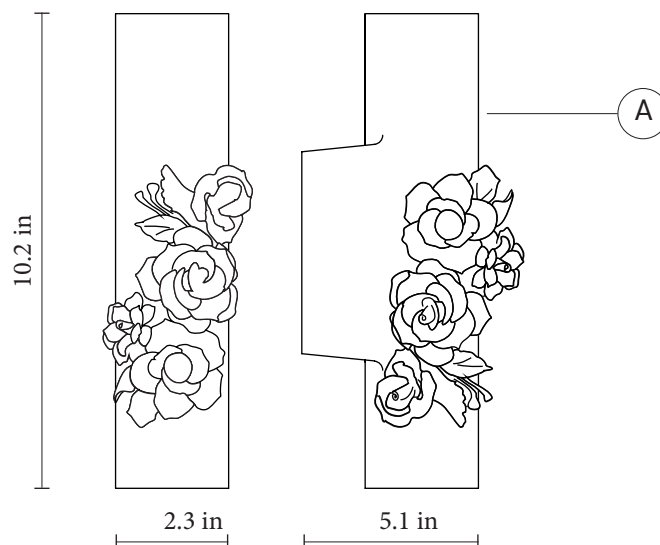

CAPODIMONTE wall lamp

Matteo Ugolini design

year 2016

TECHNICAL SHEET - AP129 1B INT

STRUCTURE "A"

material ceramic
colour white

ELECTRICAL SYSTEM

socket GU10
source max 1x35 w
energy class from E to A++

PACKAGING

nr. of collis 1
net weight/kg 0,8
gross weight/kg
packaging/cm

EMISSION OF LIGHT

unidirectional

direct
filtered
indirect
none

CERTIFICATION

IEC 60598-1:2014
EN 60598-1:2015

ip rate IP20
bulb equipped