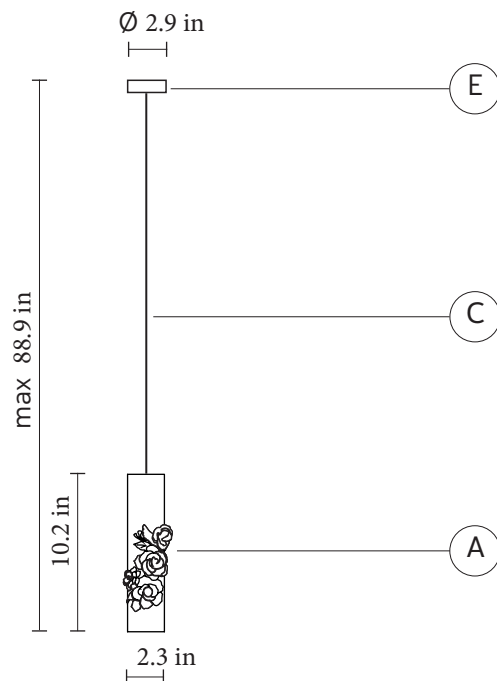

CAPODIMONTE suspension

Matteo Ugolini design

year 2016

TECHNICAL SHEET - SE129 1B INT

STRUCTURE "A"

material ceramic
colour white

CEILING CUP "E"

material metal
colour matt white

ELECTRICAL CABLE "C"

material fabric cable
colour white

ELECTRICAL SYSTEM

socket GU10
source max 1x20 w
energy class from E to A++

PACKAGING

nr. of collis 1
net weight/kg 0,75
gross weight/kg
packaging/cm

EMISSION OF LIGHT

one-directional

direct
filtered
indirect
none

available also as: wall lamp

CERTIFICATION

IEC 60598-1:2014
EN 60598-1:2015

IP rate IP20
bulb equipped

article
bulb dicroica LED
GU10 LED - 5w - 400 lumen
3000 K°, class A+