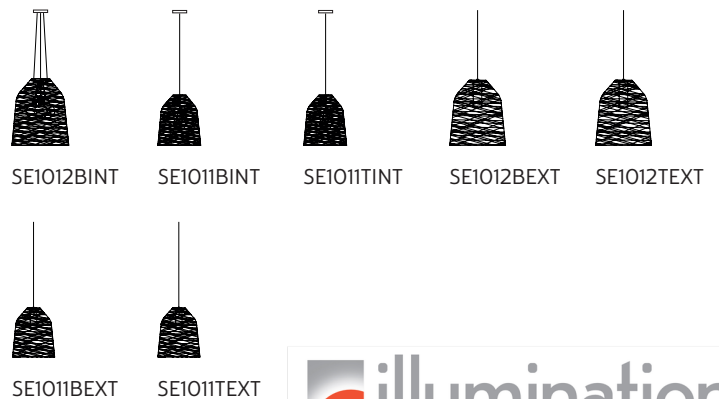

CERTIFICATION

IEC 60598-1:2008
EN 60598-1:2008 + A11:2009

IP rate IP20
bulb optional

item number **700B**
decorative bulb
E27 - 25w - ≤ 60 lumen
class E

COLLECTION

available also as floor lamp

425 Peachtree Hills Ave. NE #3 Atlanta, GA 30305
404.876.1064
sales@illumco.com