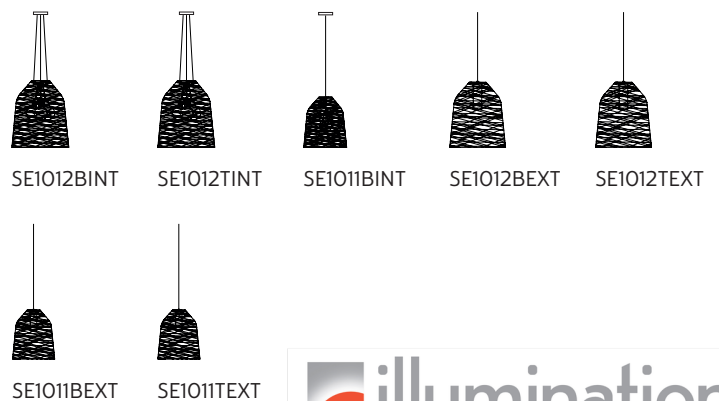

IP rate	IP20
bulb	optional

item number **700B**
decorative bulb
E27 - 25w - ≤ 60 lumen
class E

COLLECTION

available also as floor lamp

425 Peachtree Hills Ave. NE #3 Atlanta, GA 30305
404.876.1064 sales@illumco.com