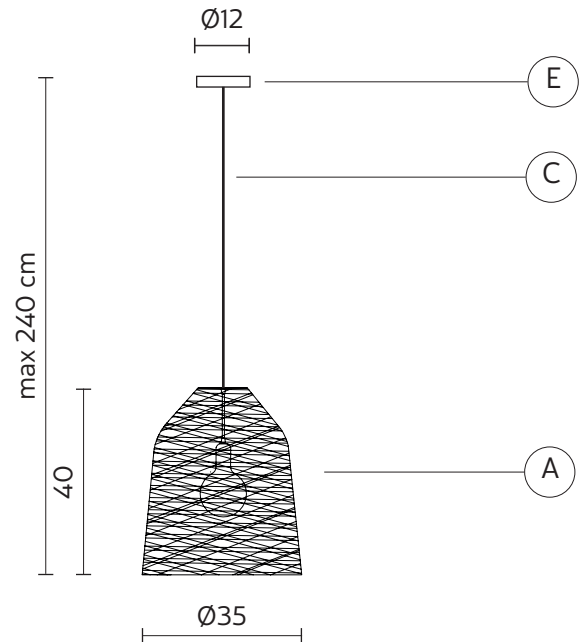

BLACK OUT suspension

Matteo Ugolini design

year 2015

TECHNICAL SHEET - SE101 1B INT

STRUCTURE "A"

material	fiberglass	
colour	white	

CEILING CUP "E"

material	metal
colour	matt white

ELECTRICAL CABLE "C"

material	PVC	
colour	transparent	

ELECTRICAL SYSTEM

socket	E27
source	max 1x53w
energy class	from E to A++

PACKAGING

nr. of collis	1
net weight/kg	1,3
gross weight/kg	1,8
packaging/cm	50x50x54

EMISSION OF LIGHT

one-directional

	direct
	filtered
	indirect
	none

CERTIFICATION

IEC	60598-1:2008
EN	60598-1:2008 + A11:2009

IP rate	IP20
bulb	optional

item number **700B**
decorative bulb
E27 - 25w - ≤ 60 lumen
class E