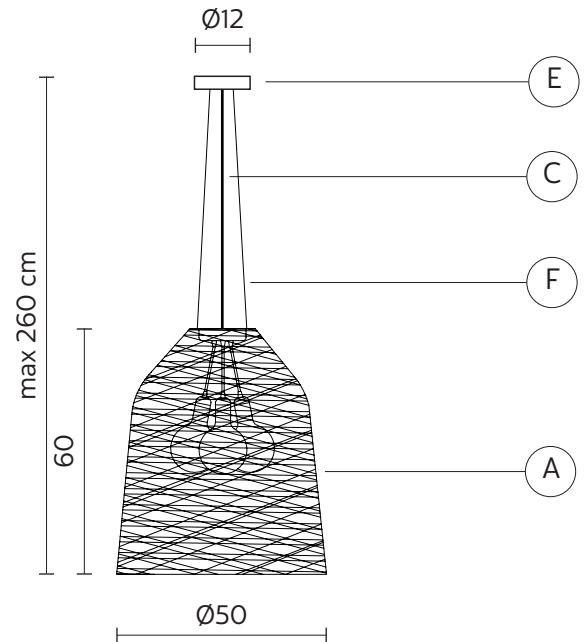

ELECTRICAL CABLE "C"

material	PVC	
colour	transparent	

SUSPENSION CABLE "F"

material	steel
----------	-------

ELECTRICAL SYSTEM

socket	E27
source	max 3x53w
energy class	from E to A++

PACKAGING

nr. of collis	1
net weight/kg	1,5
gross weight/kg	3,9
packaging/cm	60x60x70

EMISSION OF LIGHT

one-directional

	direct
	filtered
	indirect
	none

CERTIFICATION

IEC	60598-1:2008
EN	60598-1:2008 + A11:2009

IP rate	IP20
bulb	optional

item number **700B**
decorative bulb
E27 - 25w - ≤ 60 lumen
class E