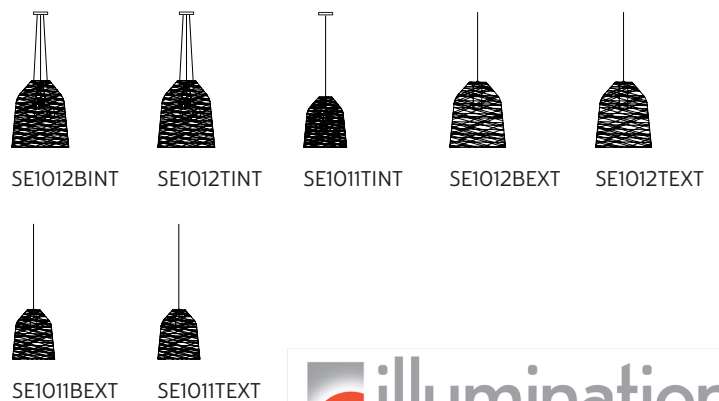

COLLECTION

available also as floor lamp

425 Peachtree Hills Ave. NE #3 Atlanta, GA 30305
404.876.1064 sales@illumco.com