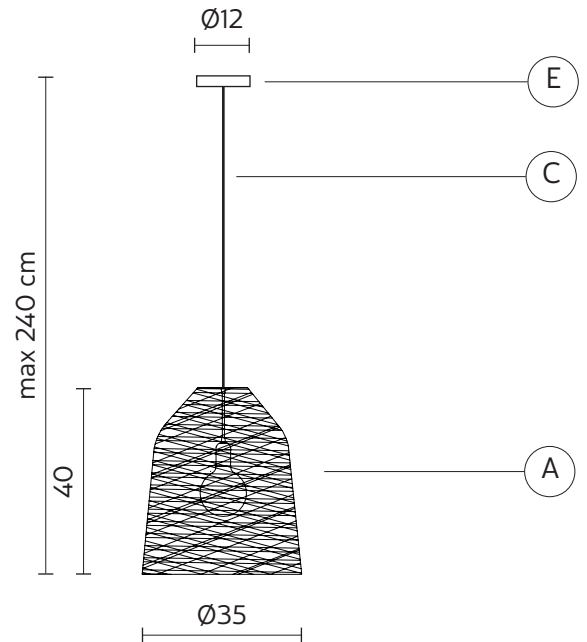

EMISSION OF LIGHT

one-directional

	direct
	filtered
	indirect
	none

CERTIFICATION

IEC	60598-1:2008
EN	60598-1:2008 + A11:2009

IP rate	IP20
bulb	optional

item number **700B**
decorative bulb
E27 - 25w - ≤ 60 lumen
class E

material	fiberglass	
colour	transparent	

CEILING CUP "E"

material	metal
colour	matt white

ELECTRICAL CABLE "C"

material	PVC	
colour	transparent	

ELECTRICAL SYSTEM

socket	E27
source	max 1x52w
energy class	from E to A++