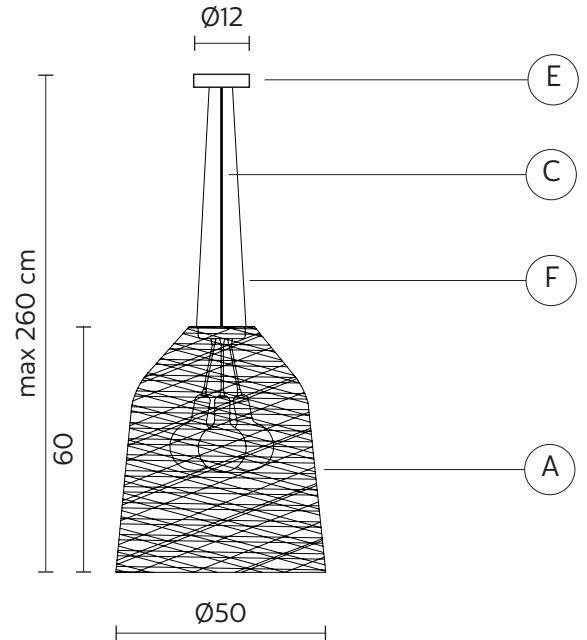

material fiberglass
colour transparent

CEILING CUP "E"

material metal
colour matt white

ELECTRICAL CABLE "C"

material PVC
colour transparent

SUSPENSION CABLE "F"

material steel

ELECTRICAL SYSTEM

socket E27
source max 3x53w
energy class from E to A++

PACKAGING

nr. of collis 1
net weight/kg 1,5
gross weight/kg 3,9
packaging/cm 60x60x70

EMISSION OF LIGHT

one-directional

 direct
 filtered
 indirect
 none

CERTIFICATION

IEC 60598-1:2008
EN 60598-1:2008 + A11:2009

IP rate IP20
bulb optional

item number **700B**
decorative bulb
E27 - 25w - ≤ 60 lumen
class E

COLLECTION

available also as floor lamp

425 Peachtree Hills Ave. NE #3 Atlanta, GA 30305
404.876.1064
sales@illumco.com