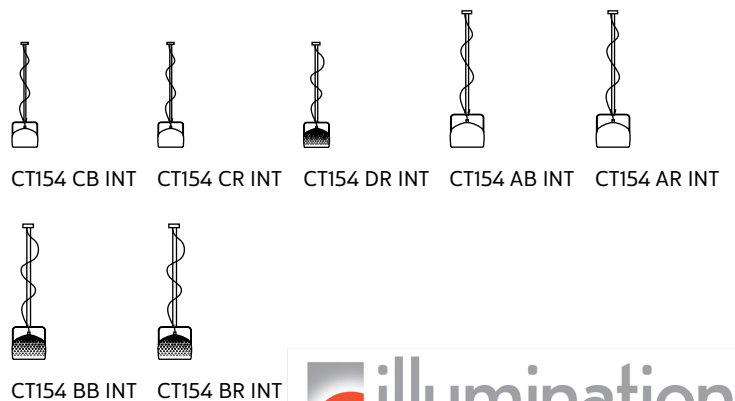

LIGHT EMISSION

unidirectional

	direct
	filtered
	indirect
	absence

COMPLIANT WITH

IEC	60598-1:2014
EN	60598-1:2015
	
degree of protection	IP20
bulb	not provided

COLLECTION

also available table and floor lamp version, small and large

HANDLE "M"

material	metal	
colour	charcoal-grey	

ELECTRICAL CABLE "C"

colour	white	
--------	-------	---

ELECTRICAL SYSTEM

socket	E27
source	1 x max 53W
energy class	from E to A++

PACKAGING

n° cartons	1
net weight/kg	1,7
gross weight/kg	3,7
packaging/cm	34x34x37