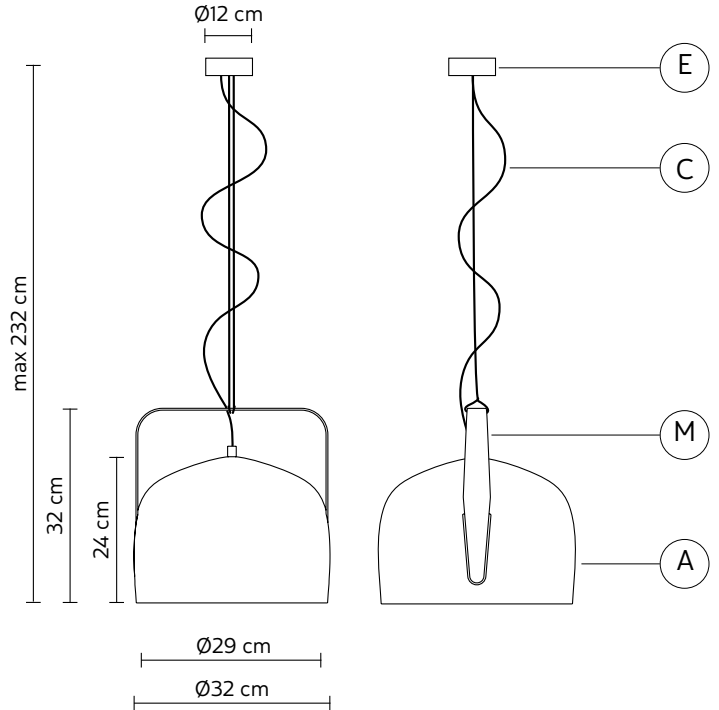

LIGHT EMISSION

unidirectional

	direct
	filtered
	indirect
	absence

COMPLIANT WITH

IEC	60598-1:2014
EN	60598-1:2015

degree of protection	IP20
bulb	not provided

COLLECTION

also available table and floor lamp version, small and large