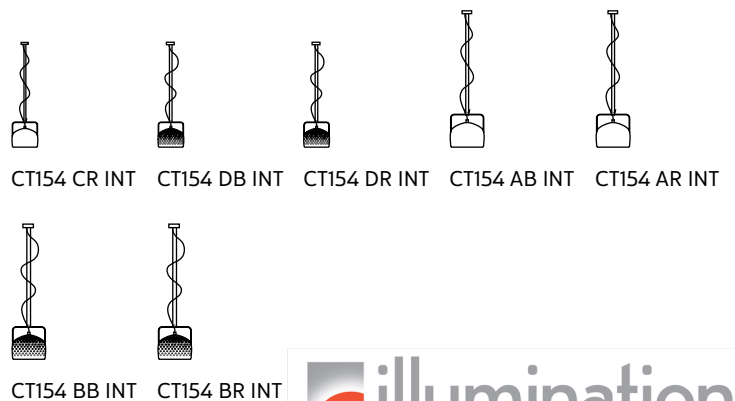

HANDLE "M"

material	metal	
colour	charcoal-grey	

ELECTRICAL CABLE "C"

colour	white	
--------	-------	---

ELECTRICAL SYSTEM

socket	E27
source	1 x max 53W
energy class	from E to A++

PACKAGING

n° cartons	1
net weight/kg	1,7
gross weight/kg	3,7
packaging/cm	34x34x37

LIGHT EMISSION

unidirectional

	direct
	filtered
	indirect
	absence

COMPLIANT WITH

IEC	60598-1:2014
EN	60598-1:2015
	
degree of protection	IP20
bulb	not provided

COLLECTION

also available table and floor lamp version, small and large