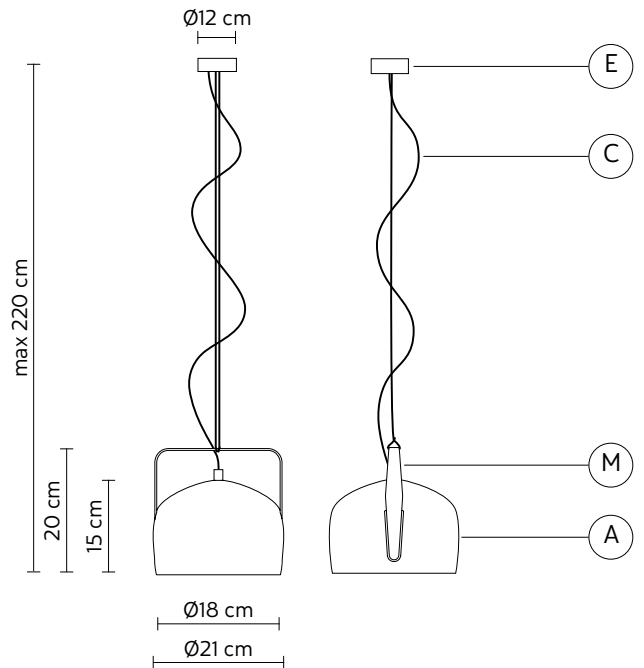

HANDLE "M"

material	metal	
colour	charcoal-grey	

ELECTRICAL CABLE "C"

colour	white	
--------	-------	---

ELECTRICAL SYSTEM

socket	E27
source	1 x max 53W
energy class	from E to A++

PACKAGING

n° cartons	1
net weight/kg	1,7
gross weight/kg	3,7
packaging/cm	34x34x37

LIGHT EMISSION

unidirectional

	direct
	filtered
	indirect
	absence

COMPLIANT WITH

IEC	60598-1:2014
EN	60598-1:2015

degree of protection	IP20
bulb	not provided

COLLECTION

also available table and floor lamp version, small and large