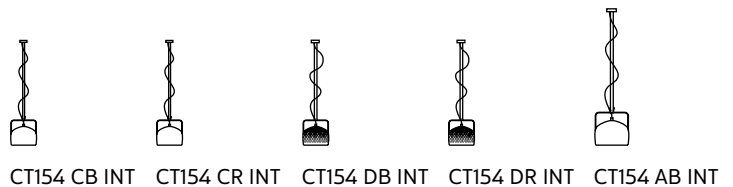

LIGHT EMISSION

unidirectional

	direct
	filtered
	indirect
	absence

COMPLIANT WITH

IEC	60598-1:2014
EN	60598-1:2015
	   
degree of protection	IP20
bulb	not provided

COLLECTION

also available table and floor lamp version, small and large

HANDLE "M"

material	metal	
colour	charcoal-grey	

ELECTRICAL CABLE "C"

colour	black	
--------	-------	---

ELECTRICAL SYSTEM

socket	E27
source	1 x max 77W
energy class	from E to A++

PACKAGING

n° cartons	1
net weight/kg	4,7
gross weight/kg	6,2
packaging/cm	51x51x40

HANDLE "M"

material	metal	
colour	charcoal-grey	

ELECTRICAL CABLE "C"

colour	white	
--------	-------	---

ELECTRICAL SYSTEM

socket	E27
source	1 x max 77W
energy class	from E to A++

PACKAGING

n° cartons	1
net weight/kg	4,7
gross weight/kg	6,2
packaging/cm	51x51x40