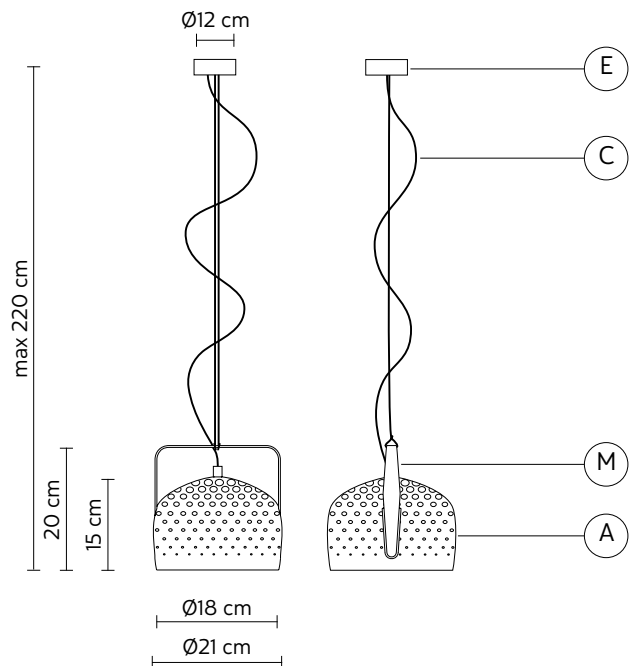

LIGHT EMISSION

unidirectional

	direct
	filtered
	indirect
	absence

COMPLIANT WITH

IEC	60598-1:2014
EN	60598-1:2015
	
degree of protection	IP20
bulb	not provided

COLLECTION

also available table and floor lamp version, small and large