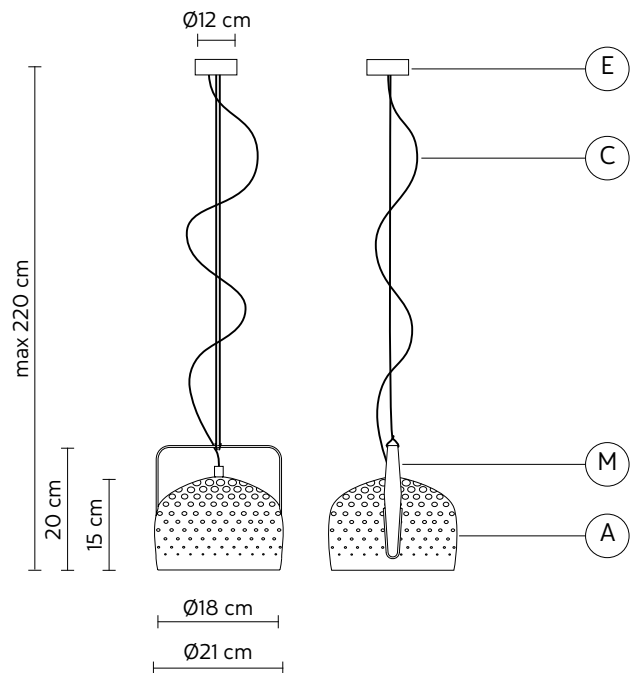

LIGHT EMISSION

unidirectional

	direct
	filtered
	indirect
	absence

COMPLIANT WITH

IEC	60598-1:2014
EN	60598-1:2015

degree of protection	IP20
bulb	not provided

COLLECTION

also available table and floor lamp version, small and large