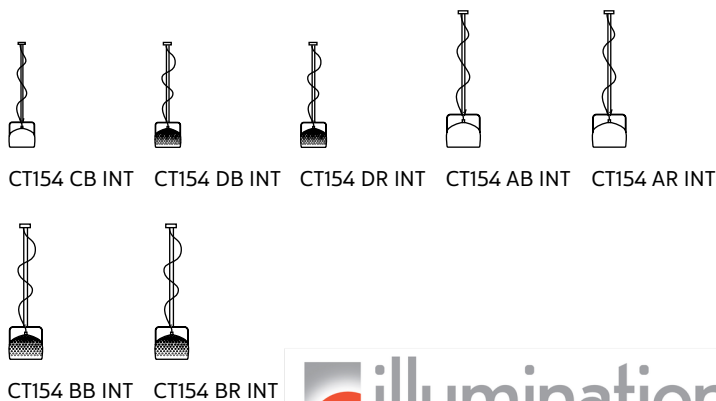

LIGHT EMISSION

unidirectional

	direct
	filtered
	indirect
	absence

COMPLIANT WITH

IEC	60598-1:2014
EN	60598-1:2015

degree of protection	IP20
bulb	not provided

COLLECTION

also available table and floor lamp version, small and large