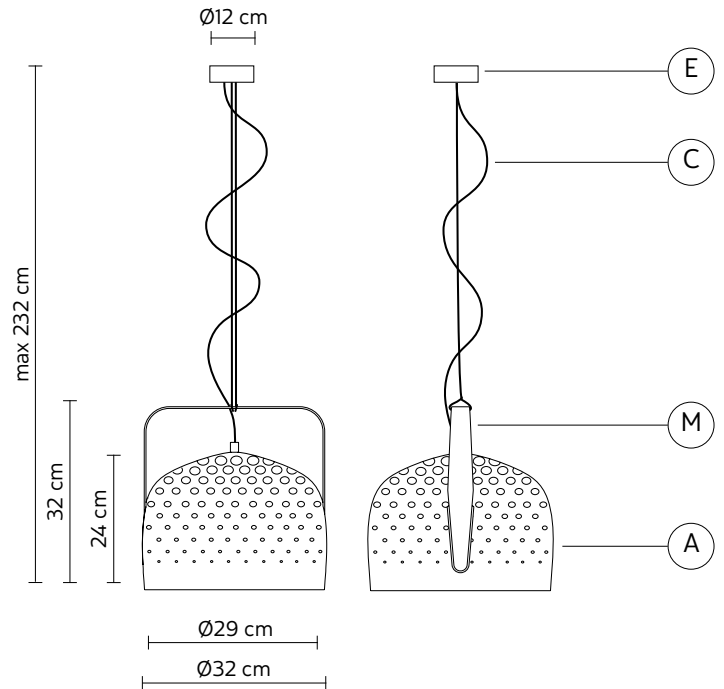

LIGHT EMISSION

unidirectional

	direct
	filtered
	indirect
	absence

COMPLIANT WITH

IEC	60598-1:2014
EN	60598-1:2015
	

degree of protection	IP20
bulb	not provided

COLLECTION

also available table and floor lamp version, small and large