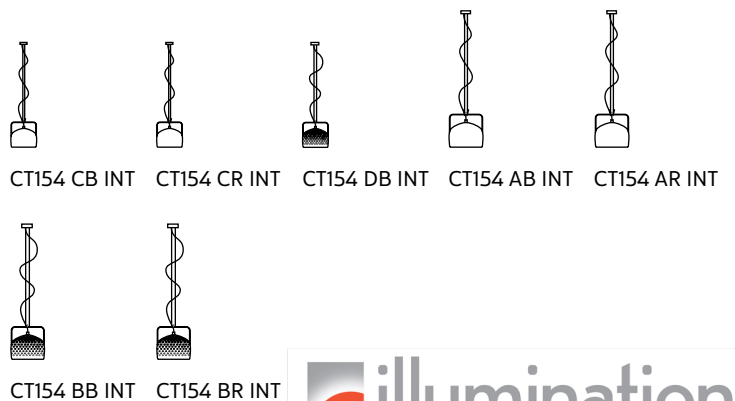

HANDLE "M"

material	metal	
colour	charcoal-grey	

ELECTRICAL CABLE "C"

colour	black	
--------	-------	---

ELECTRICAL SYSTEM

socket	E27
source	1 x max 53W
energy class	from E to A++

PACKAGING

n° cartons	1
net weight/kg	1,7
gross weight/kg	3,7
packaging/cm	34x34x37

LIGHT EMISSION

unidirectional

	direct
	filtered
	indirect
	absence

COMPLIANT WITH

IEC	60598-1:2014
EN	60598-1:2015
	
degree of protection	IP20
bulb	not provided

COLLECTION

also available table and floor lamp version, small and large

illuminations
 425 Peachtree Hills Ave. NE #3 Atlanta, GA 30305
 404.876.1064
 sales@illumco.com

BAG suspension lamp

Baldessari & Baldessari design

year 2018

DATA SHEET - SE154 DB INT

LAMPSHADE "A"

material	ceramic with texture	
colour	glossy white	

HANDLE "M"

material	metal	
colour	charcoal-grey	

ELECTRICAL CABLE "C"

colour	white	
--------	-------	---

ELECTRICAL SYSTEM

socket	E27
source	1 x max 53W
energy class	from E to A++

PACKAGING

n° cartons	1
net weight/kg	1,7
gross weight/kg	3,7
packaging/cm	34x34x37