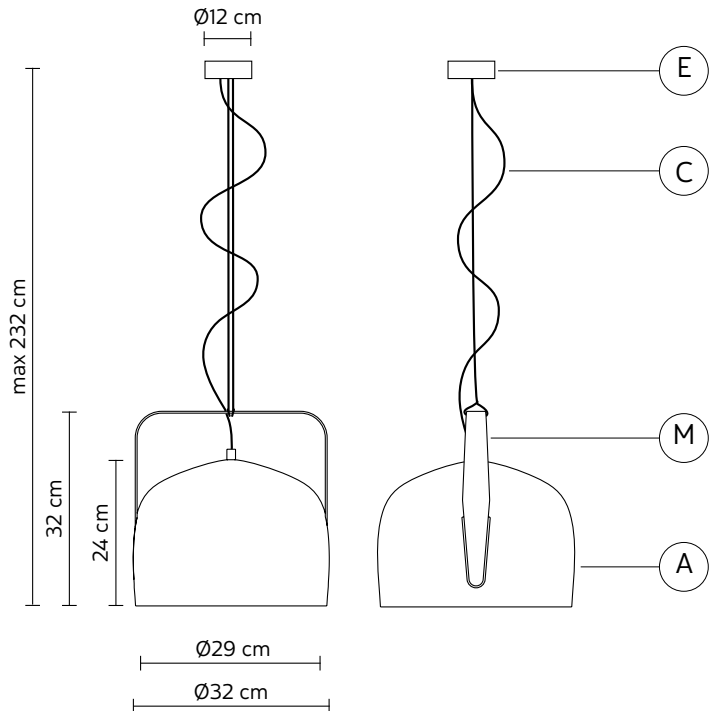

LIGHT EMISSION

unidirectional

	direct
	filtered
	indirect
	absence

COMPLIANT WITH

IEC	60598-1:2014
EN	60598-1:2015
	   
degree of protection	IP20
bulb	not provided

COLLECTION

also available table and floor lamp version, small and large