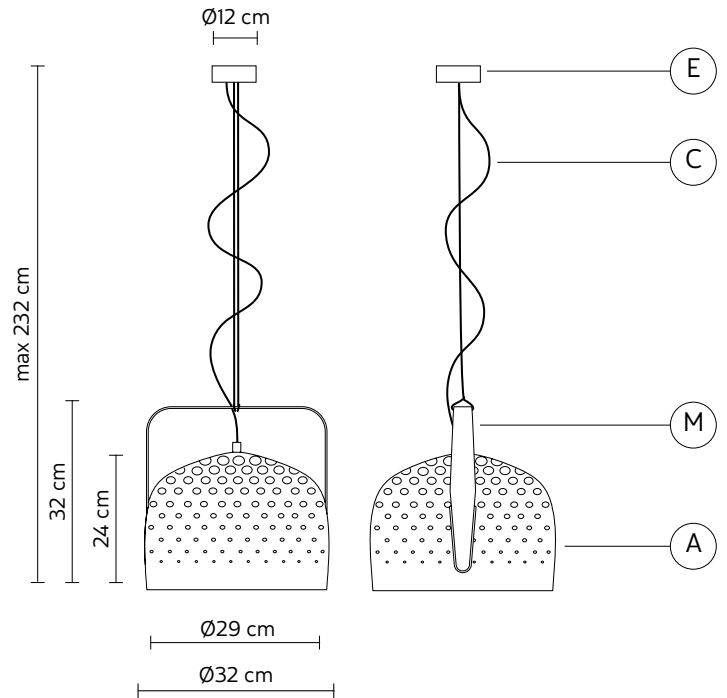

LIGHT EMISSION

unidirectional

	direct
	filtered
	indirect
	absence

COMPLIANT WITH

IEC	60598-1:2014
EN	60598-1:2015
	
degree of protection	IP20
bulb	not provided

COLLECTION

also available table and floor lamp version, small and large