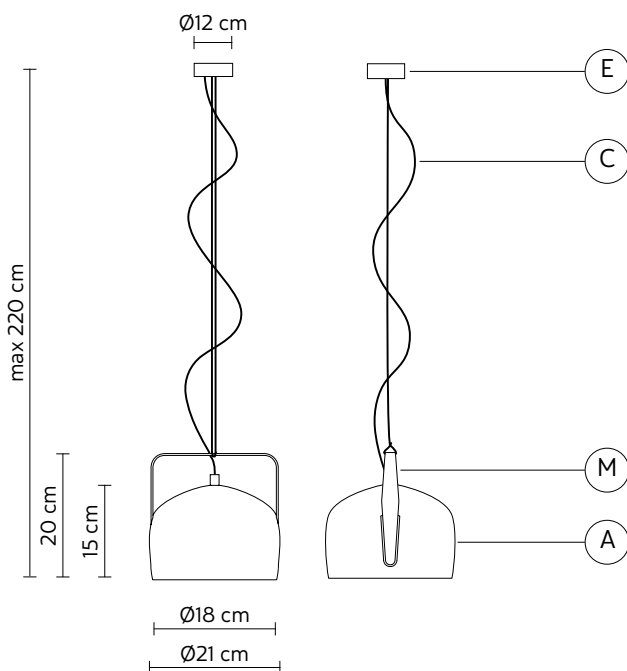

LIGHT EMISSION

unidirectional

	direct
	filtered
	indirect
	absence

COMPLIANT WITH

IEC	60598-1:2014
EN	60598-1:2015

degree of protection	IP20
bulb	not provided

COLLECTION

also available table and floor lamp version, small and large