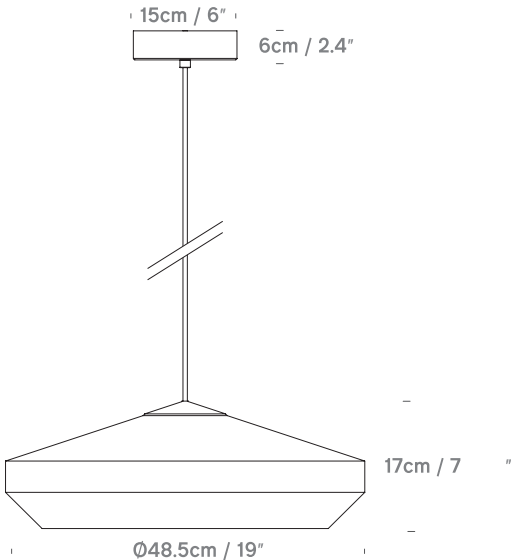

Hoxton 17
USA PH049317-XX

Hoxton 50
USA PH049350-XX

Product Category Pendant
Material Aluminium + Steel
Cable White - 4m White Braided
 All other colors - 4m Black Braided
Ceiling Canopy Cylinder
 Color to match product

Lightsource
 USA E26, Max 100W (not included)

Recommended Bulb
 LED globe bulbs 400 - 1000 lumen output and from 2700K
 (for warmer with more colour) up to 6000K (daylight)

Color

	01 -White		41 -Dark Teal
	02 -Black		42 -Forest Green
			43 -Brick Red