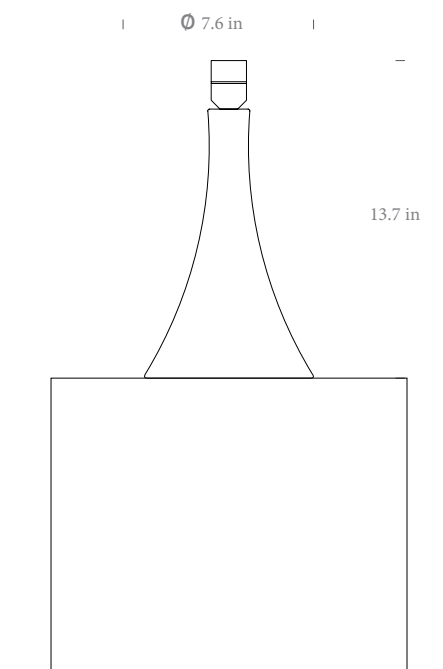

 **illuminaTions**
425 Peachtree Hills Ave. NE #3 Atlanta, GA 30305
404.876.1064 sales@illumco.com

Trumpet

A reassuringly classic shape, our Trumpet table base is available in three elegant finishes. Pair with a small round shade and fabric to suit.

Trumpet 35

Materials : Steel

Colour : White / Chrome / Brass

Lightsource : E27 Max 15W LED (not included)

Cable : 30cm to inline rocker switch, 1.5m to plug, Clear PVC cable

Innermost recommends:

Small round shades between 11.8 in and 15.7 in. Lighthouse with Ch is a particular favourite.