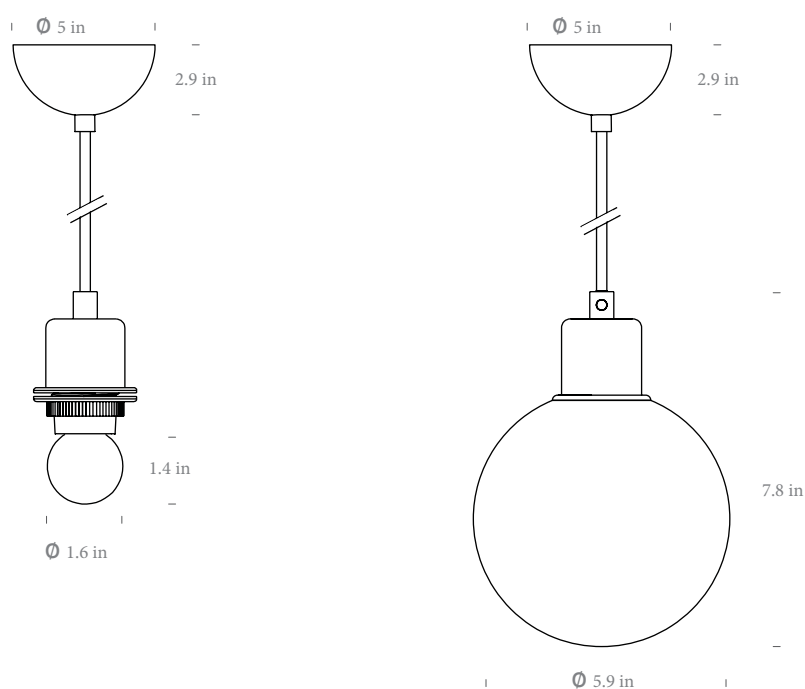

Small Drum

7.8 x 7

7.8 x 9.8

7.8 x 15.7

11.8 x 8.2

12.9 x 11.8

12.9 x 7.8

Sizes in (DxH)

Cable : 4m with 3 tensile wires

White- white PVC cable

Satin Nickel- clear PVC cable

DropLED Fitting

An evolution of the traditional ceiling assembly, DropLED gives all pendants a dedicated LED option. The simple, dimmable LED module does not require complicated installation and consumes minimal energy while providing beautiful lighting.

DropLED fits any standard E27 shade and comes with 2 lens options that can be easily clipped on to achieve the preferred lighting effect.

DropLED

**DropLED
with 15cm glass diffuser**

Materials : Stainless Steel