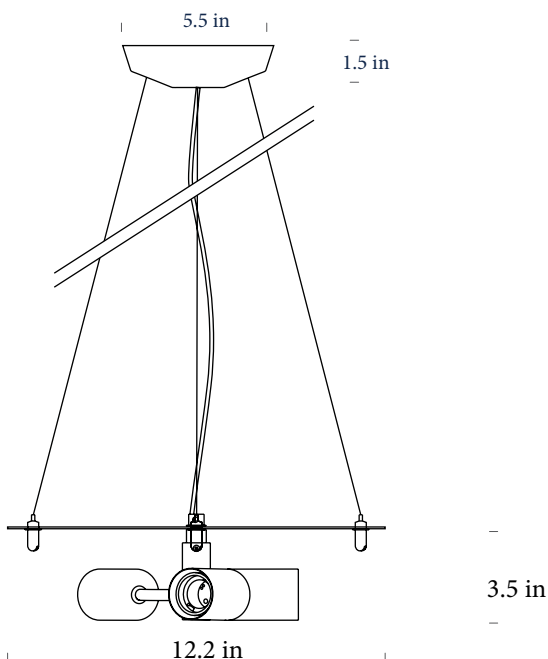

## Small Drum

7.8 x 7

7.8 x 9.8

7.8 x 15.7

11.8 x 8.2

12.9 x 11.8

12.9 x 7.8

Sizes in (DxH)

**Ceiling Rose :** Hemisphere. Colour to match fitting

**Cable :** 1.8m

White- white PVC cable

Satin Nickel- clear PVC cable

**USA Spec available on request**

 illuminaTions

425 Peachtree Hills Ave. NE #3 Atlanta, GA 30305  
404.876.1064 sales@illumco.com

# 3CAE

Recommended for use with round shades of diameters of 60cm or more, the 3CAE has 3 E27 ES bulbholders and a tensile wire hanging kit that makes installation and levelling very easy.

**3 CAE27 White 4m**