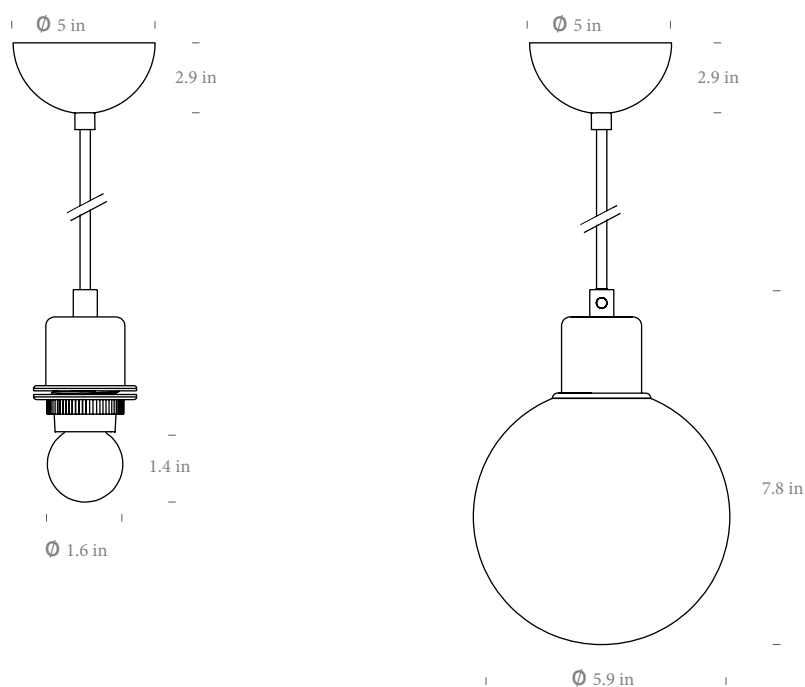

DropLED Fitting

An evolution of the traditional ceiling assembly, DropLED gives all pendants a dedicated LED option. The simple, dimmable LED module does not require complicated installation and consumes minimal energy while providing beautiful lighting.

DropLED fits any standard E27 shade and comes with 2 lens options that can be easily clipped on to achieve the preferred lighting effect.

DropLED

**DropLED
with 15cm glass diffuser**

Materials : Stainless Steel

Colour : White / Satin Nickel / Black

Lightsource : Integrated 12W AC LED Unit, 900 lumen, 3000K,
CRI 90, dimmable via Triac / Lutron chip life 30,000 hrs,
compatible with Casambi bluetooth control system

Ceiling Rose : Hemisphere. Colour to match fitting

Cable : 4m

White- white PVC cable
Satin Nickel- clear PVC cable
Black- black PVC cable

USA Spec available on request