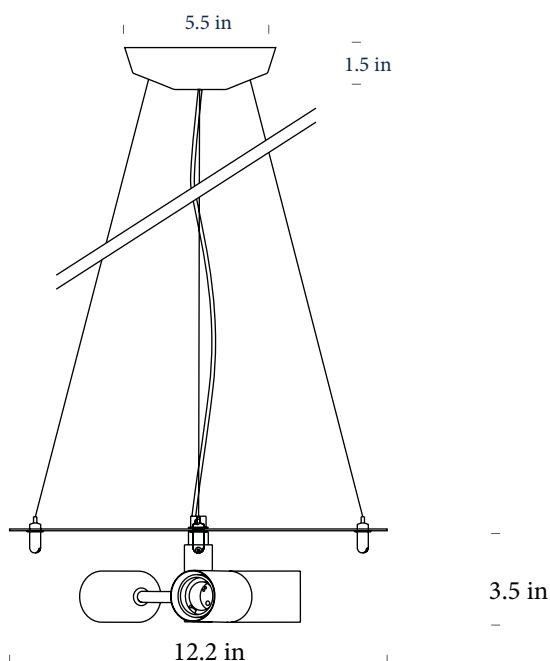

## Small Drum

7.8 x 7

7.8 x 9.8

7.8 x 15.7

11.8 x 8.2

12.9 x 11.8

12.9 x 7.8

Sizes in (DxH)

**Ceiling Rose :** Hemisphere. Colour to match fitting

**Cable :** 1.8m

White- white PVC cable

Satin Nickel- clear PVC cable

**USA Spec available on request**

 **illuminaTions**

425 Peachtree Hills Ave. NE #3 Atlanta, GA 30305  
404.876.1064 sales@illumco.com

# 3CAE

Recommended for use with round shades of diameters of 60cm or more, the 3CAE has 3 E27 ES bulbholders and a tensile wire hanging kit that makes installation and levelling very easy.

**3 CAE27 White 4m**