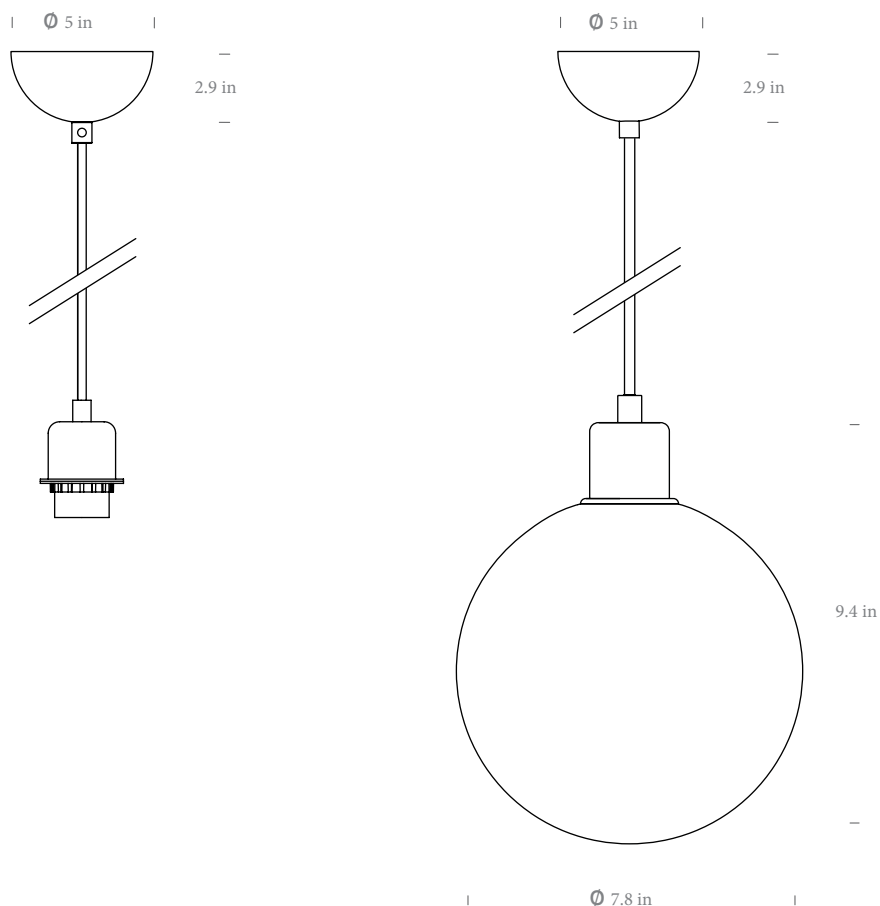

## Small Drum

7.8 x 7

7.8 x 9.8

7.8 x 15.7

11.8 x 8.2

12.9 x 11.8

12.9 x 7.8

Sizes in (DxH)

## Large Drum

15.7 x 9.8

18.1 x 11.8

23.6 x 11.8

27.5 x 9.8

31.4 x 13.7

Sizes in (DxH)

Most suited for larger spaces. Can also be used with floor bases (except the 70) or with our ceiling fitting.

# CAE

Our most popular pendant electrics, the CAE fitting comes with an E27 ES bulbholder and 1.8m of cable which can easily be shortened to suit.

Available in two finishes as standard. Also available by special request; 20cm glass globe diffuser, multiple ceiling roses for shade clusters, longer cable lengths for higher ceilings and other cable colours.