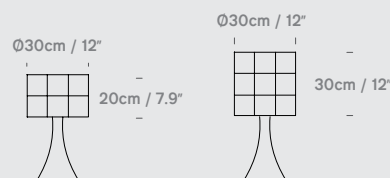

illuminations
425 Peachtree Hills Ave. NE #3 Atlanta, GA 30305
404.876.1064 sales@illumco.com