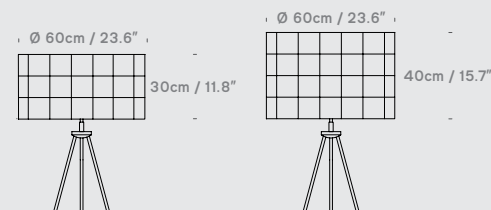

illuminations
425 Peachtree Hills Ave. NE #3 Atlanta, GA 30305
404.876.1064 sales@illumco.com