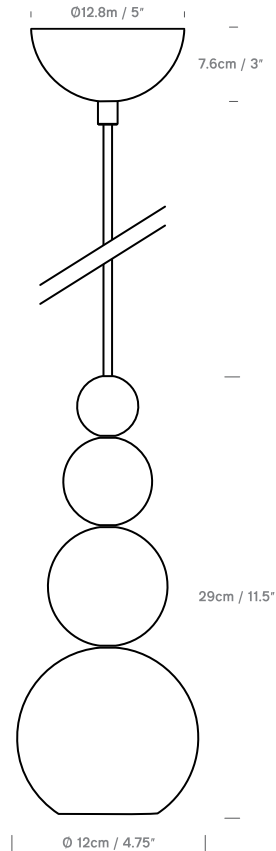

### Weight

Individual Packing Size (cm x cm x cm)	44x18x19
Master Carton Packing size (cm x cm x cm)	56x46x40
Individual Net Weight (kgs)	1.2
Individual Gross Weight (kgs)	1.7

### Recommended Bulb

GU10 LED bulb with ø5cm / 2" and height <6.2cm / 2.5" is suitable for this fitting

### Color

	01 -White		07 -Chopper
	02 -Black		62 -Black & Copper
	03 -Chrome		