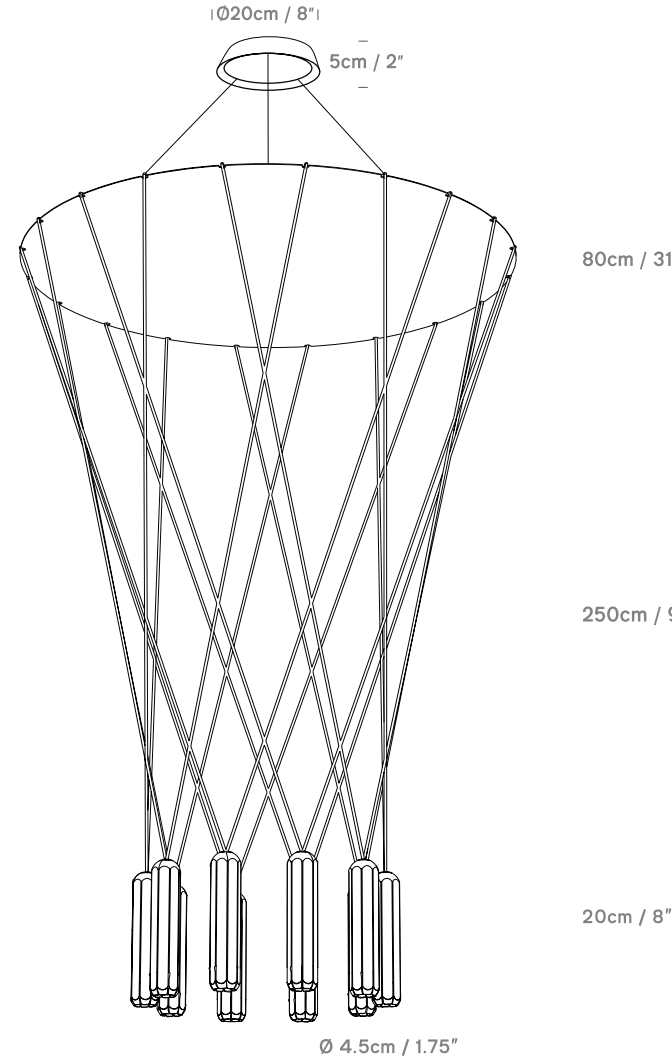

Brixton Spot Cluster

by James Bartlett

innermost®

Spot Cluster

UK/EU PB129150XX
USA PB129350XX

Lightsource

DC integrated 8W LED
UK/EU 220v USA 120v

80cm / 31.5"

250cm / 98"

20cm / 8"

Ø 4.5cm / 1.75"

innermost

BRIXTON CLUSTER PB129150-XX

This luminaire contains built-in LED lamps

A++

A+

874/2012

Product Category

Pendant

Material

Aluminium and stainless steel

Ceiling Rose

White cylindrical

Cable

4m. White - white matt PVC
Copper and Graphite- black matt PVC

Lightsource

UK/EU 220v USA 120v
10x DC Integrated 8W LED 375/600 Lumen, 3000K, CRI 90,
Triac / Lutron Dimmable, CE/ETL certified.

Color

01 - White