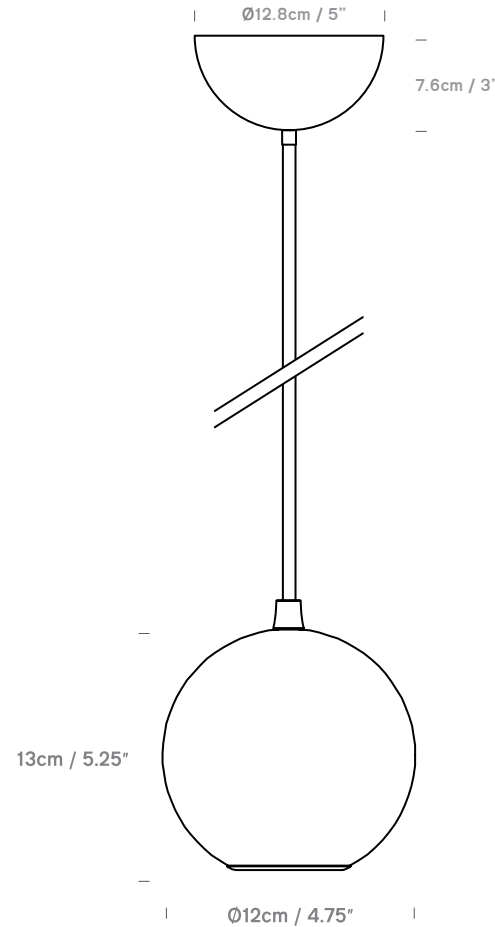

**Boule**  
USA PB069305-XX

### Weight

Individual Packing Size (cm x cm x cm)	29x18x19
Master Carton Packing size (cm x cm x cm)	60x38x40
Individual Net Weight (kgs)	0.7
Individual Gross Weight (kgs)	1.1

<b>Product Category</b>	Pendant
<b>Material</b>	Stainless steel
<b>Cable</b>	4m. White - white braided cable Chrome/Black/Copper/ Black & Copper - black braided cable
<b>Ceiling Canopy</b>	Hemisphere. White- white. Black & Copper - black hemisphere

<b>Lightsource</b>	USA GU10 Max 25W (not included)
<b>Recommended Bulb</b>	GU10 LED bulb with Ø5cm / 2" and height <6.2cm / 2.4" is suitable for this fitting

<b>Color</b>	01 - White	03 - Chrome
	02 - Black	07 - Copper