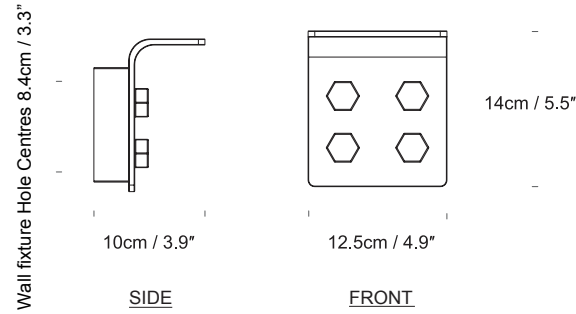

Product Category
Material

Wall Light
Aluminium

Bolt
UK/EU WB078101
USA WB078301

SPECIFICATION

Lightsource

Bolt

UK/EU WB078101
USA WB078301

Integrated LED Source, Sharp Chip, chip life 30,000 hours, 13W, 1150lm, 3000K, CRI (Ra) 93, Beam Angle 120°
EU Dimmable via leading/ trailing-edge +TRIAC dimmer, US Dimmable via 0-10v + TRIAC dimmer