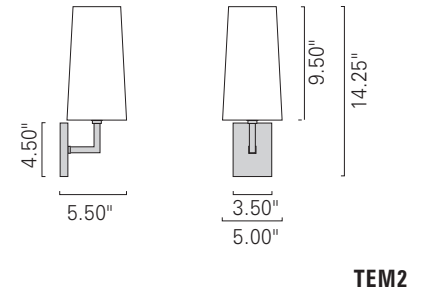

Product Name **Temple Sconce**  
**Temple Sconce 2**

Model Number **TEM and TEM2**

Product Name / Model / Dimensions	Mounting Options	Diffuser Options	Finish Options	Lamping Options												
<b>Temple Sconce / TEM</b>  <table border="1"> <tr> <td>Height</td> <td>Width</td> <td>Shade Height</td> </tr> <tr> <td>21.00"</td> <td>7.25"</td> <td>14.25"</td> </tr> <tr> <td></td> <td>Projection</td> <td></td> </tr> <tr> <td></td> <td>8.50"</td> <td></td> </tr> </table>	Height	Width	Shade Height	21.00"	7.25"	14.25"		Projection			8.50"		<b>Standard</b> Wall Mount / WM	<b>Standard</b> Cream Shantung Fabric / CS	<b>Standard</b> Architectural Bronze / AB Polished Brass / PB Satin Brass / SB  <b>Premium</b> Brushed Nickel / BN Polished Nickel / PN	<b>Standard</b> Incandescent / IN (1) 100W max medium base Edison
Height	Width	Shade Height														
21.00"	7.25"	14.25"														
	Projection															
	8.50"															
<b>Temple2 Sconce / TEM2</b>  <table border="1"> <tr> <td>Height</td> <td>Width</td> <td>Shade Height</td> </tr> <tr> <td>14.25"</td> <td>5.00"</td> <td>9.50"</td> </tr> <tr> <td></td> <td>Projection</td> <td></td> </tr> <tr> <td></td> <td>5.50"</td> <td></td> </tr> </table>	Height	Width	Shade Height	14.25"	5.00"	9.50"		Projection			5.50"					
Height	Width	Shade Height														
14.25"	5.00"	9.50"														
	Projection															
	5.50"															
	<b>Standard</b> Wall Mount / WM	<b>Standard</b> Cream Shantung Fabric / CS	<b>Standard</b> Architectural Bronze / AB Polished Brass / PB Satin Brass / SB  <b>Premium</b> Brushed Nickel / BN Polished Nickel / PN	<b>Standard</b> Incandescent / IN (1) 60W candelabra												