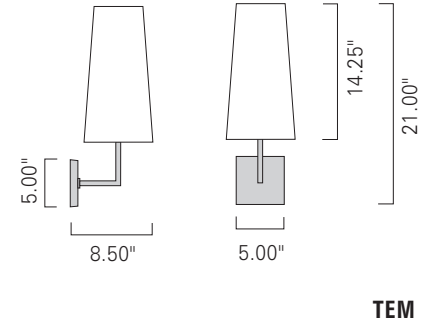

Product Name **Temple Sconce**  
**Temple Sconce 2**

Model Number **TEM and TEM2**

Product Name / Model / Dimensions	Mounting Options	Diffuser Options	Finish Options	Lamping Options												
<b>Temple Sconce / TEM</b>  <table border="1"> <tr> <td>Height</td> <td>Width</td> <td>Shade Height</td> </tr> <tr> <td>21.00"</td> <td>7.25"</td> <td>14.25"</td> </tr> <tr> <td></td> <td>Projection</td> <td></td> </tr> <tr> <td></td> <td>8.50"</td> <td></td> </tr> </table>	Height	Width	Shade Height	21.00"	7.25"	14.25"		Projection			8.50"		<b>Standard</b> Wall Mount / WM	<b>Standard</b> Cream Shantung Fabric / CS	<b>Standard</b> Architectural Bronze / AB Polished Brass / PB Satin Brass / SB  <b>Premium</b> Brushed Nickel / BN Polished Nickel / PN	<b>Standard</b> Incandescent / IN (1) 100W max medium base Edison
Height	Width	Shade Height														
21.00"	7.25"	14.25"														
	Projection															
	8.50"															
<b>Temple2 Sconce / TEM2</b>  <table border="1"> <tr> <td>Height</td> <td>Width</td> <td>Shade Height</td> </tr> <tr> <td>14.25"</td> <td>5.00"</td> <td>9.50"</td> </tr> <tr> <td></td> <td>Projection</td> <td></td> </tr> <tr> <td></td> <td>5.50"</td> <td></td> </tr> </table>	Height	Width	Shade Height	14.25"	5.00"	9.50"		Projection			5.50"					
Height	Width	Shade Height														
14.25"	5.00"	9.50"														
	Projection															
	5.50"															
	<b>Standard</b> Wall Mount / WM	<b>Standard</b> Cream Shantung Fabric / CS	<b>Standard</b> Architectural Bronze / AB Polished Brass / PB Satin Brass / SB  <b>Premium</b> Brushed Nickel / BN Polished Nickel / PN	<b>Standard</b> Incandescent / IN (1) 60W candelabra												