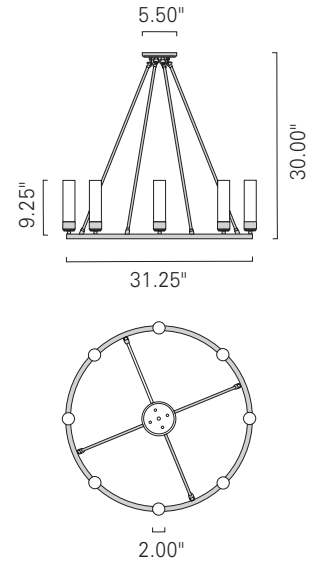

Product Name **Poehlmann Ring Pendant**

Model Number **PRP**

Poehlmann Ring PRP  
Brushed Nickel / BN  
Shiny Opal / SH

**IN** **HAL**

Product Name / Model / Dimensions		Mounting Options	Diffuser Options	Finish Options	Lamping Options
Poehlmann Ring Pendant / PRP		<b>Standard</b> Tubing / TU	<b>Standard</b> Splashed Opal / SO Shiny Opal / SH  <b>Option</b> Matte Opal MO	<b>Standard</b> Architectural Bronze / AB Polished Brass / PB Satin Brass / SB  <b>Premium</b> Brushed Nickel / BN Polished Nickel / PN	<b>Standard</b> Incandescent / IN (8) 60W max candelabra  <b>Optional</b> Halogen / HA (8) 50W max E11 minican
<b>Diameter</b>	<b>Overall Height</b>				
31.25"	30.00"				