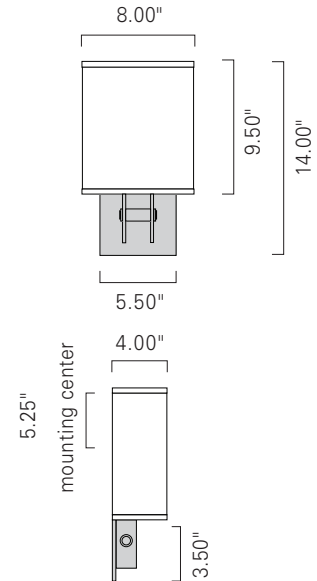

Gramercy City Series
Shown with Acrylic Diffuser
ilexlight.com search: acrylic

LED **INC** **ADA**

The City Series ADA products are available in a variety of styles and finishes.

UL/ETL Listed

Product Name / Model / Dimensions			Mounting Options	Diffuser Options	Finish Options	Lamping Options
Madison Ave Single Sconce / MAD1			Standard Wall Mount / WM	Standard Cream Linen Shade / CS Optional Custom Color Acrylic	Standard Brushed Aluminum / BA Polished Aluminum / PA Premium Brushed Nickel / BN Polished Nickel / PN	Standard Incandescent / IN (1) 60w max candelabra Optional LED / LED 1296lm 3000K CCT, 80 CRI 22 Watts; 120v or 277v ELV dimmable (must specify 277v) Junction box behind shade
Height	Width	Projection				
14.00"	8.00"	4.00"				

3_2018