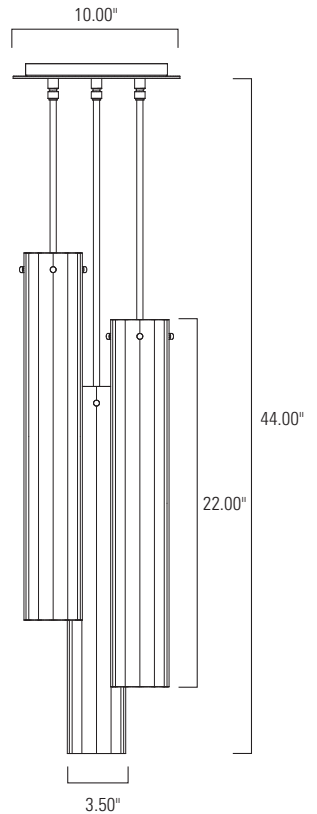

Product Name **Libro 3 Glass Pendant**
Model Number **LIB3**

LIB3 Libro 3 Glass Pendant
Polished Nickel / PN
Opaline / OP

***LIB1 Libro 1 Glass Pendant**
Architectural Bronze / AB
Amber Gold Fleck / AG

***LIBS Libro Sconce**
Polished Nickel / PN
Amber Gold Fleck / AG

***LIB5 Libro 5 Glass Pendant**
Polished Brass / PB
Amber Gold Fleck / AG

***LIB Libro Glass Flush Mount**
Opaline Glass / OP
Brushed Nickel / BN

Product Name / Dimensions	Mounting Options	Diffuser Options	Finish Options	Lamping Options				
<p>Libro 3 Glass Pendant / LIB3</p> <table border="1"> <tr> <td>Width</td> <td>Overall Height</td> </tr> <tr> <td>10.00"</td> <td>44.00"</td> </tr> </table>	Width	Overall Height	10.00"	44.00"	<p>Standard Tube / TU Black Cord / BC White Cord / WC</p>	<p>Standard Opaline / OP Amber Gold Fleck / AG</p>	<p>Standard Architectural Bronze / AB Antique Brass / AN Polished Brass / PB Satin Brass / SB Premium Brushed Nickel / BN Polished Nickel / PN</p>	<p>Standard Incandescent / IN (3) 75W T10 Edison (12" T10 Recommended)</p>
Width	Overall Height							
10.00"	44.00"							

*See technical sheets Libro 1 / LIB1, Libro 5 / LIB5, Libro Sconce / LIBS and Libro Flush Mount / LIB for additional information