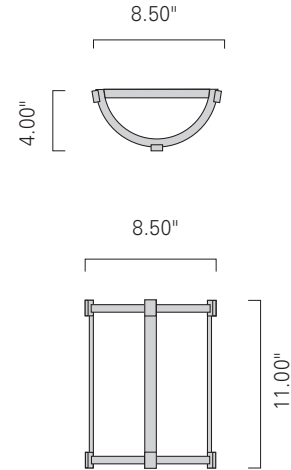

Product Name **Hatbox Round ADA Sconce**

Model Number **HRS**

Project Name _____

Fixture Type _____

Quantity _____

Hatbox Round Sconce / HRS Polished Nickel / PN

The Hatbox Series is available in Round / HR, Rectangular/ HRE, Square/ HS and Oval/ HO shapes. The Series is available in a variety of stem options and square or round wall sconces.

IN **CFL** **LED** **ADA**

UL/ETL Listed

Product Name / Model / Dimensions			Mounting Options	Diffuser Options	Finish Options	Lamping Options
Hatbox ADA Round Sconce / HRS			Standard Wall Mount / WM	Standard Shiny Opal Acrylic / AC Fabric Diffuser Navy Blue / NB Burlap White / BW Textured White / TW Textured Cream / TC	Standard Architectural Bronze Powder Coat / ABPC Architectural Bronze / AB Polished Brass / PB Satin Brass / SB Premium Brushed Nickel / BN Polished Nickel / PN	Standard LED / LED 2500lm, 3000K CCT, 80 CRI 22 Watts, 120-277v, 0-10VDC Dimming, 1% Incandescent / IN (1) 60W max candelabra Optional Fluorescent / FL (1) CFTR18W G24q-2 120v
Height	Width	Projection				
11.00"	8.50"	4.00"				