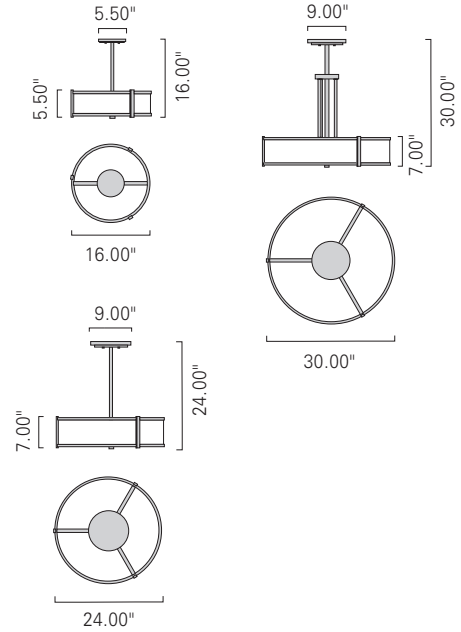

LED **IN** **CFL**

UL/ETL Listed

Product Name / Model / Dimensions			Mounting Options	Diffuser Options	Finish Options	Lamping Options
Hatbox 16" Round Pendant / HRP16			Standard Single Stem / SS	Standard Shiny Opal Acrylic / AC Fabric Diffuser Navy Blue / NB Burlap White / BW Textured White / TW Textured Cream / TC	Standard Architectural Bronze Powder Coat / ABPC Architectural Bronze / AB Polished Brass / PB Satin Brass / SB Premium Brushed Nickel / BN Polished Nickel / PN	Standard LED / LED 5200lm, 3000K CCT, 80 CRI 42 Watts, 120-277v, 0-10VDC Dimming, 1% Incandescent / IN (2) 60W max candelabra Optional Fluorescent / FL (2) CFTR 26W GX24q-3 120v
Diameter	Body Height	OA Height				
16.00"	5.50"	16.00"				
canopy 5.50"						
Hatbox 24" Round Pendant / HRP24			Standard Single Stem / SS Optional Triple Stem / TS	Standard Shiny Opal Acrylic / AC Fabric Diffuser Navy Blue / NB Burlap White / BW Textured White / TW Textured Cream / TC	Standard Architectural Bronze Powder Coat / ABPC Polished Brass / PB Satin Brass / SB Premium Architectural Bronze / AB Brushed Nickel / BN Polished Nickel / PN	Standard LED / LED 7000lm, 3000K CCT, 80 CRI 62 Watts, 120-277v, 0-10VDC Dimming, 1% Incandescent / IN (4) 60W max candelabra Optional Fluorescent / FL (4) CFTR 26W GX24q-3 120v
Diameter	Body Height	OA Height				
24.00"	7.00"	24.00"				
canopy 9.00"						
Hatbox 30" Round Pendant / HRP30			Standard Double Stem / DS Optional Triple Stem / TS	Standard Shiny Opal Acrylic / AC Fabric Diffuser Navy Blue / NB Burlap White / BW Textured White / TW Textured Cream / TC	Standard Architectural Bronze Powder Coat / ABPC Polished Brass / PB Satin Brass / SB Premium Architectural Bronze / AB Brushed Nickel / BN Polished Nickel / PN	Standard LED / LED 11200lm, 3000K CCT, 80 CRI 92 Watts, 120-277v, 0-10VDC Dimming, 1% Incandescent / IN (6) 60W max candelabra Optional Fluorescent / FL (6) CFTR 26 or 30W GX24q-3 120v
Diameter	Body Height	OA Height				
30.00"	7.00"	30.00"				
canopy 9.00"