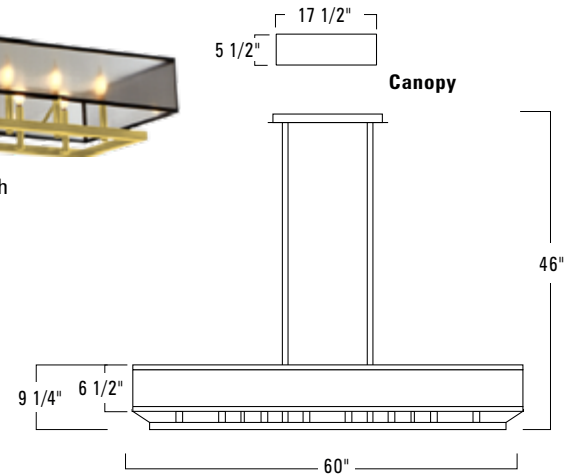

★USA Made

Matte Black Finish Shown with Matte Black candelabra sleeve and Black Organza Shade

Satin Brass Finish with Black Organza Shade

GHOR60

Bottom View

Shown with Copper candelabra sleeve

Ghost Chandelier 36" GHO36-TU-SB-OZ

Ghost 2 Light Sconce GHO2-WM-SB-OZ

Ghost 1 Light Sconce GHO1-WM-BN-SOZ

Rectangle Ghost is available with a choice of Copper or Matte Black candelabra sleeve

Product Name / Model / Dimensions					Mounting	Diffuser	Finish Options	Lamping Options
Rectangular Ghost Chandelier / GHOR60					Standard Double Stem / DS	Standard Black Organza / BOZ Gold Organza / OZ Silver Organza / SOZ	Standard Architectural Bronze Powder Coat / ABPC Antique Brass / AN Brushed Aluminum / BA Matte Black / MB Premium Finishes Architectural Bronze / AB Satin Brass / SB Candelabra Sleeve Matte Black / MB Copper / CO	Standard Incandescent (16) 40W Max E12 Candelabra
Shade Height	Length	Width	Overall Height	Canopy				
9.25"	60	18"	46"	17.5" long x 5.5" wide				
Ghost is available in standard round 24, 36, 48, 60 and 72" see GHO24, GHO36, GHO48, GHO60, GHO72 and round with glass see GHOG24, GHOG36, GHOG48, GHOG60, GHOG72 for technical information.								
Custom sizes and hanging heights available								