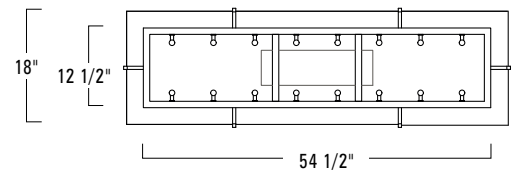

Bottom View