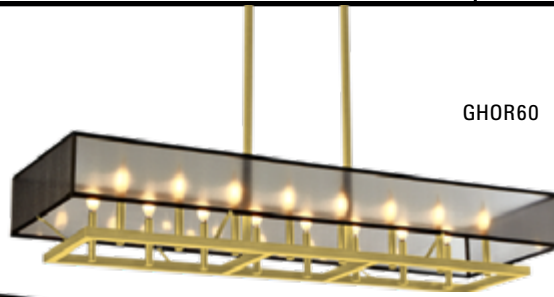

Rectangular Ghost Chandelier

GHOR60

Project Name _____

Fixture Type _____

Quantity _____

Norwell Lighting

ILEX

Custom Metalcraft

★USA Made

Matte Black Finish Shown with Matte Black candelabra sleeve and Black Organza Shade

Satin Brass Finish with Black Organza Shade

GHOR60

Bottom View

Shown with Copper candelabra sleeve

Ghost Chandelier 36" GHO36-TU-SB-OZ

Ghost 2 Light Sconce GHO2-WM-SB-OZ

Ghost 1 Light Sconce GHO1-WM-BN-SOZ

Rectangle Ghost is available with a choice of Copper or Matte Black candelabra sleeve

Product Name / Model / Dimensions					Mounting	Diffuser	Finish Options	Lamping Options
Rectangular Ghost Chandelier / GHOR60					Standard Double Stem / DS	Standard Black Organza / BOZ Gold Organza / OZ Silver Organza / SOZ	Standard Architectural Bronze Powder Coat / ABPC Antique Brass / AN Brushed Aluminum / BA Matte Black / MB Premium Finishes Architectural Bronze / AB Satin Brass / SB Candelabra Sleeve Matte Black / MB Copper / CO	Standard Incandescent (16) 40W Max E12 Candelabra
Shade Height	Length	Width	Overall Height	Canopy				
9.25"	60	18"	46"	17.5" long x 5.5" wide				
Ghost is available in standard round 24, 36, 48, 60 and 72" see GHO24, GHO36, GHO48, GHO60, GHO72 and round with glass see GHOG24, GHOG36, GHOG48, GHOG60, GHOG72 for technical information.								
Custom sizes and hanging heights available								