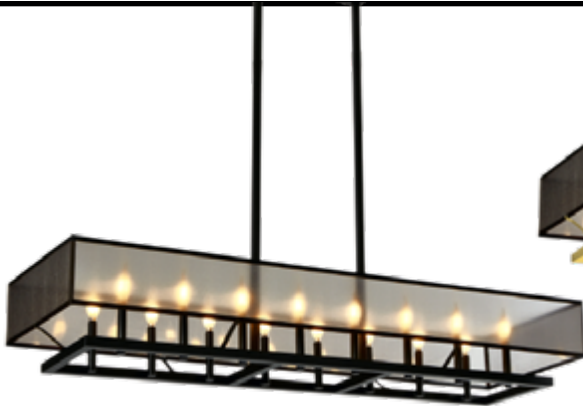

Rectangular Ghost Chandelier

GHOR60

Project Name _____

Fixture Type _____

Quantity _____

Norwell Lighting

ILEX

Custom Metalcraft

★USA Made

Matte Black Finish Shown with Matte Black candelabra sleeve and Black Organza Shade

Satin Brass Finish with Black Organza Shade

GHOR60

Bottom View

Shown with Copper candelabra sleeve

Ghost Chandelier 36" GHO36-TU-SB-OZ

Ghost 2 Light Sconce GHO2-WM-SB-OZ

Ghost 1 Light Sconce GHO1-WM-BN-SOZ

Rectangle Ghost is available with a choice of Copper or Matte Black candelabra sleeve

Product Name / Model / Dimensions					Mounting	Diffuser	Finish Options	Lamping Options
Rectangular Ghost Chandelier / GHOR60					Standard Double Stem / DS	Standard Black Organza / BOZ Gold Organza / OZ Silver Organza / SOZ	Standard Architectural Bronze Powder Coat / ABPC Antique Brass / AN Brushed Aluminum / BA Matte Black / MB Premium Finishes Architectural Bronze / AB Satin Brass / SB Candelabra Sleeve Matte Black / MB Copper / CO	Standard Incandescent (16) 40W Max E12 Candelabra
Shade Height	Length	Width	Overall Height	Canopy				
9.25"	60	18"	46"	17.5" long x 5.5" wide				
Ghost is available in standard round 24, 36, 48, 60 and 72" see GHO24, GHO36, GHO48, GHO60, GHO72 and round with glass see GHOG24, GHOG36, GHOG48, GHOG60, GHOG72 for technical information.								
Custom sizes and hanging heights available								