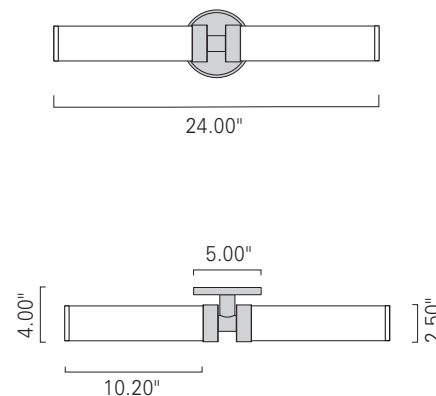

Product Name **Essence Double Sconce**

Model Number **EDS**

Essence Double Sconce, EDS
Shiny White Glass / SW
Polished Nickel / PN

IN **CFL** **LED** **ADA**

Product Name / Model / Dimensions	Mounting Options	Diffuser Options	Finish Options	Lamping Options		
Essence Double Sconce / EDS	Standard Wall Mount / WM Must specify vertical or horizontal mount when ordering	Standard Shiny White Glass / SW	Standard Architectural Bronze / AB Architectural Bronze Powder Coat / ABPC Antique Brass / AN Polished Brass / PB Satin Brass / SB Premium Brushed Nickel / BN Polished Nickel / PN	Standard Incandescent / IN (2) 60W max medium base T-10 Edison Optional Fluorescent / FL (2) CF13W G24q-1 120v LED / LED 3456lm 3000K CCT ELV dimmable		
<table border="1"> <tr> <th>Height</th> <th>Width</th> <th>Projection</th> </tr> <tr> <td>5.00"</td> <td>24.00"</td> <td>4.00"</td> </tr> </table>					Height	Width
Height	Width	Projection				
5.00"	24.00"	4.00"				

3_2016

The Essence is available in a Rectangle Single Sconce, a Round Single Sconce and a Double Sconce. Specify vertical or horizontal mount when ordering the Essence Double Sconce. The Essence Double Sconce is not available with a dimmable ballast.