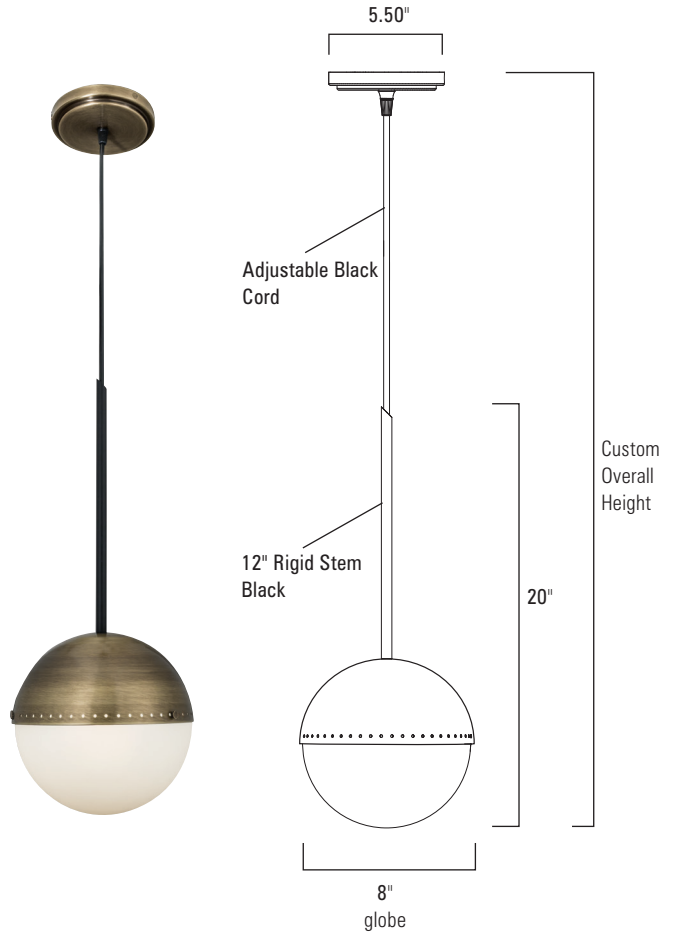

★ USA MADE

Eero 1- Light Globe Pendant in Antique Brass / AN - EER1-TU-BC-AN-WA

INC
UL/ETL Listed

Product Name / Model / Dimensions			Mounting Options	Diffuser	Finish Options	Lamping Options
EER1 - Eero 1-Light Globe Pendant			Standard Tube and Black Cord / TC	Standard Shiny White Opal Acrylic / AC	Standard Antique Brass / AN Satin Brass / SB	Standard Incandescent / IN (1) 60 Watt Max Medium Base Edison LED Can use LED replacement lamp (by others)
Width	Globe to Black Tube	Overall Height				
8" Globe	20"	Custom				
Canopy 5.50"						