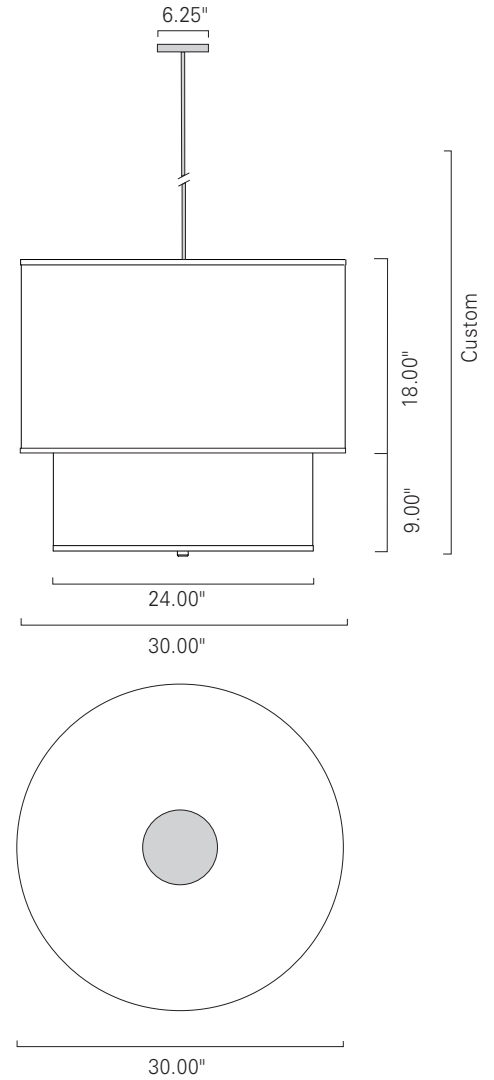

Product Name **Double Drum Pendant**

Model Number **DRD30**

Double Drum Pendant / DRD30  
Black Cord / BC

Double Drum available in 30" and Custom sizes

**IN** **CFL**

Product Name / Model / Dimensions			Mounting Options	Diffuser Options	Finish Options	Lamping Options
Double Drum / DRD30			<b>Standard</b> Tubing / TU  <b>Optional</b> White Cord / WC Black Cord / BC	<b>Standard</b> Cream Shade / CS	<b>Standard</b> Architectural Bronze / AB Antique Brass / AN Matte Black Powder Coat / MB Matte White Powder Coat / MW Polished Brass / PB Satin Brass / SB  <b>Premium</b> Brushed Nickel / BN Polished Nickel / PN	<b>Standard</b> Incandescent / IN (4) 60W max medium base Edison  <b>Optional</b> Fluorescent / FL (4) CFTR 26 or 32W GX24q-3 120v
Diameter	Shade Height	OA Height				
Top Drum 30.00"	27.00"	Custom				