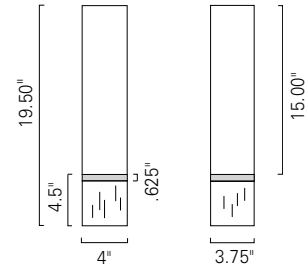

Product Name **Cube Tall Sconce**

Model Number **CUBT**

A wider version of the Cube Tall is available see the **Cube Wide** sconce **14.00"** wide on the ILEX website for additional information

LED **CFL** **ADA**

Tall Cube Sconce **CUBT**
 Polished Brass / **PB**
 Ebony / **EB**
 Acrylic / **AC**

Brushed Nickel + Honey

Satin Brass + Ebony

Product Name / Model / Dimensions	Mounting Options	Diffuser Options	Finish Options	Lamping Options						
Cube Tall Sconce / CUBT <table border="1"> <tr> <th>Height</th> <th>Width</th> <th>Depth</th> </tr> <tr> <td>19.50"</td> <td>4.00"</td> <td>3.75"</td> </tr> </table> 2010 Supplement Pages 5 & 6	Height	Width	Depth	19.50"	4.00"	3.75"	Standard Wall Mount / WM	Standard Shiny Opal Acrylic / AC	Standard Architectural Bronze / AB Polished Brass / PB Satin Brass / SB Premium Brushed Nickel / BN Polished Nickel / PN Wood Finishes Ebony / EB Honey / HO	Standard Fluorescent / FL (1) FT 18W 2G11 120v Option LED / LED 1296lm 3000K CCT ELV dimmable only
Height	Width	Depth								
19.50"	4.00"	3.75"								