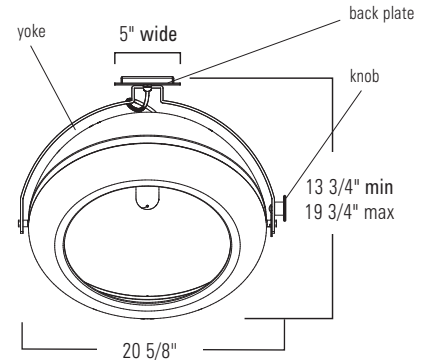

Product Name **Chroma Tilt Wall Mount**

Model Number **CHRW**

Chroma Tilt Wall Mount
Dome Architectural Bronze Powder Coat / ABPC
Knob Satin Brass / SB

Chroma Tilt Wall Mount
Polished Aluminum / PA

Chroma Tilt Pendant / CHRT
Architectural Bronze Powder Coat / ABPC
Yoke Matte Black Powder Coat / MBPC

Chroma Wood Tripod / CHRTR
Dome Matt Black
Powder Coat / MBPC
Knob Brushed Nickel / BN

Chroma Pendant / CHR
Shiny Red Powder Coat / SRPC

Product Name / Dimensions			Mounting Options	Dome Finish Options	Yoke Accent Finishes	Lamping Options
Chroma Tilt Wall Mount / CHRW			Standard Wall Mount / WM	Standard Architectural Bronze Powder Coat / ABPC Polished Aluminum / PA Brushed Aluminum / BA Matte Black Powder Coat / MB	Metal Knob Finish Brushed Nickel / BN Satin Brass / SB Standard Backplate and Yoke Matte Black / MB ONLY	Standard Incandescent / IN (1) 150W max medium base Edison
Body-Height	Width	Back plate				
12 1/2"	20 5/8"	5" wide X 6 1/2" high		Premium Custom Colors		