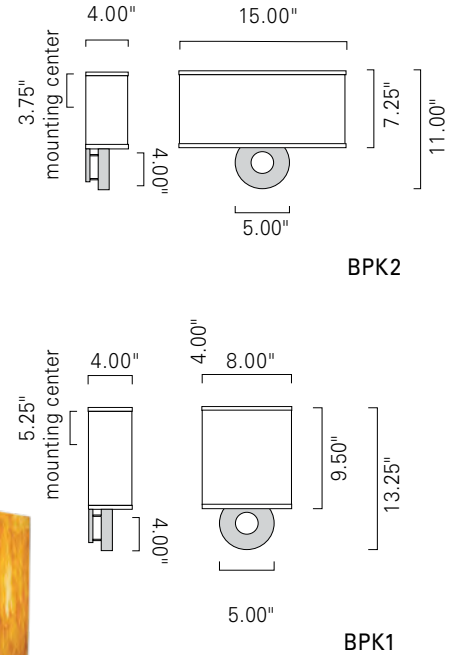

**INC** **CFL** **LED** **ADA**

| Product Name / Model / Dimensions |        |            | Mounting Options   | Diffuser Options   | Finish Options   | Lamping Options   |
|-----------------------------------|--------|------------|--|--|--|---|
| Bryant Park Double Sconce / BPK2  |        |            | <b>Standard</b><br>Wall Mount / WM<br><br><b>Optional</b><br>Solid Backplate | <b>Standard</b><br>Cream Linen Shade / CS<br><br><b>Optional</b><br>Custom Color Acrylic<br><br><b>Junction box behind shade</b> | <b>Standard</b><br>Architectural Bronze Powder Coat / ABPC<br>Brushed Aluminum / BA<br>Polished Aluminum / PA<br>Matte Black / MB<br>Matte White<br>Powder Coat / MW | <b>Standard</b><br>Incandescent / IN<br>(2) 60W max candelabra<br><br><b>Optional</b><br>Fluorescent / FL<br>(2) CFTR 32W GX24q-3 120v<br><br>LED / LED<br>2592lm 3000K CCT 90 CRI min<br>36 Watts 120 Volts ELV dimmable |
| Height                            | Width  | Projection |  |  |  |   |
| 11.00"                            | 15.00" | 4.00"      |  |  |  |   |
| Bryant Park Single Sconce / BPK1  |        |            | <b>Standard</b><br>Wall Mount / WM<br><br><b>Optional</b><br>Solid Backplate | <b>Standard</b><br>Cream Linen Shade / CS<br><br><b>Optional</b><br>Custom Color Acrylic<br><br><b>Junction box behind shade</b> | <b>Standard</b><br>Architectural Bronze Powder Coat / ABPC<br>Brushed Aluminum / BA<br>Polished Aluminum / PA<br>Matte Black / MB<br>Matte White<br>Powder Coat / MW | <b>Standard</b><br>Incandescent / IN<br>(1) 60W max candelabra<br><br><b>Optional</b><br>Fluorescent / FL<br>(1) CFTR 26W GX24q-3 120v<br><br>LED / LED<br>1296lm 3000K CCT 90 CRI min<br>22 Watts 120 Volts ELV dimmable |
| Height                            | Width  | Projection |  |  |  |   |
| 13.50"                            | 8.00"  | 4.00"      |  |  |  |   |