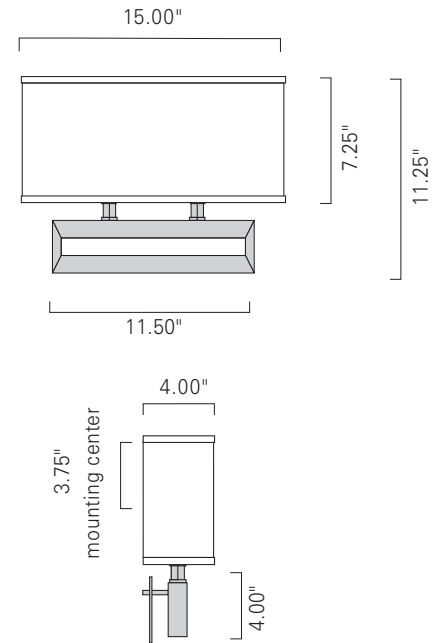

The City Series ADA products are available in a variety of styles and finishes.

LED INC ADA

UL/ETL Listed

Product Name / Model / Dimensions			Mounting	Diffuser Options	Finish Options	Lamping Options
Broadway 1 Double Sconce / BRO1			Standard Wall Mount / WM	Standard Cream Linen Shade / CS Optional Custom Color Acrylic	Standard Architectural Bronze Powder Coat / ABPC Architectural Bronze / AB Polished Brass / PB Satin Brass / SB Premium Brushed Aluminum / BA Polished Aluminum / PA	Standard Incandescent / IN (2) 60W max candelabra Optional LED / LED 2592lm 3000K CCT, 80 CRI 36 Watt; 120v or 277v, ELV dimmable (must specify 277v) Junction box behind shade
Height	Width	Projection				
11.25"	15.00"	4.00"