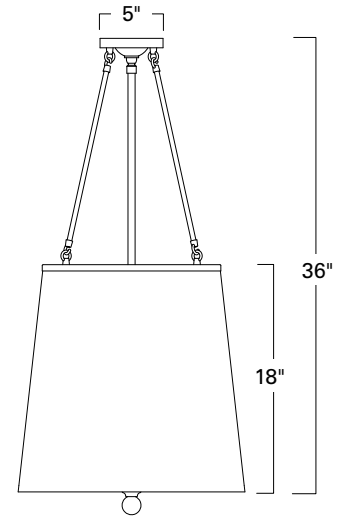

Ashton Tapered Drum

ASH

Project Name _____

Fixture Type _____

Quantity _____

Norwell | Lighting

ILEX

Custom Metalcraft

Ashton Tapered Drum
AHS-MB-CS

Ashton Tapered Drum
AHS-ABPC-CS

Ashton Tapered

Bottom View

Product Name / Model / Dimensions				Finish Options	Diffuser	Lamping Options
Ashton Tapered Drum - ASH				Standard Architectural Bronze Powder Coat / ABPC Black / MB	Standard Cream Shade / CS	Standard Incandescent (3) 60 Watt medium base Edison Optional LED / LED Contact factory for specifications 120-277v available
	Height	Width	Overall Height			
ASH	36"	18"	36"			
Canopy 5" diameter						