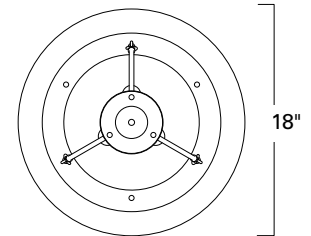

Ashton Tapered Drum

ASH

Project Name _____

Fixture Type _____

Quantity _____

Norwell | Lighting

ILEX

Custom Metalcraft

Ashton Tapered Drum
AHS-MB-CS

Ashton Tapered Drum
AHS-ABPC-CS

Ashton Tapered

Bottom View

Product Name / Model / Dimensions				Finish Options	Diffuser	Lamping Options
Ashton Tapered Drum - ASH				Standard Architectural Bronze Powder Coat / ABPC Black / MB	Standard Cream Shade / CS	Standard Incandescent (3) 60 Watt medium base Edison Optional LED / LED Contact factory for specifications 120-277v available
	Height	Width	Overall Height			
ASH	36"	18"	36"			
Canopy 5" diameter						