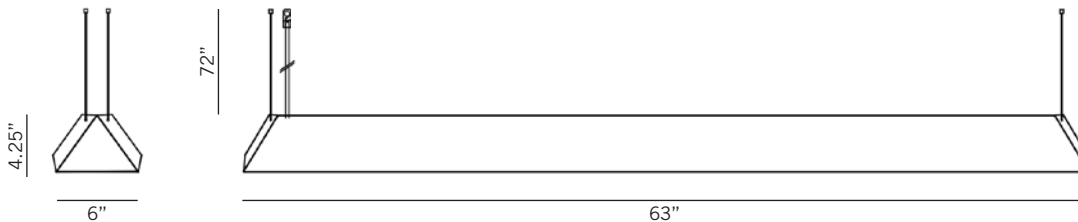

1 x 35W

Black

Finishes

White

Black

POWERED BY
GlobalLighting

Global Lighting

545 Franklin Avenue, Mount Vernon, NY 10550