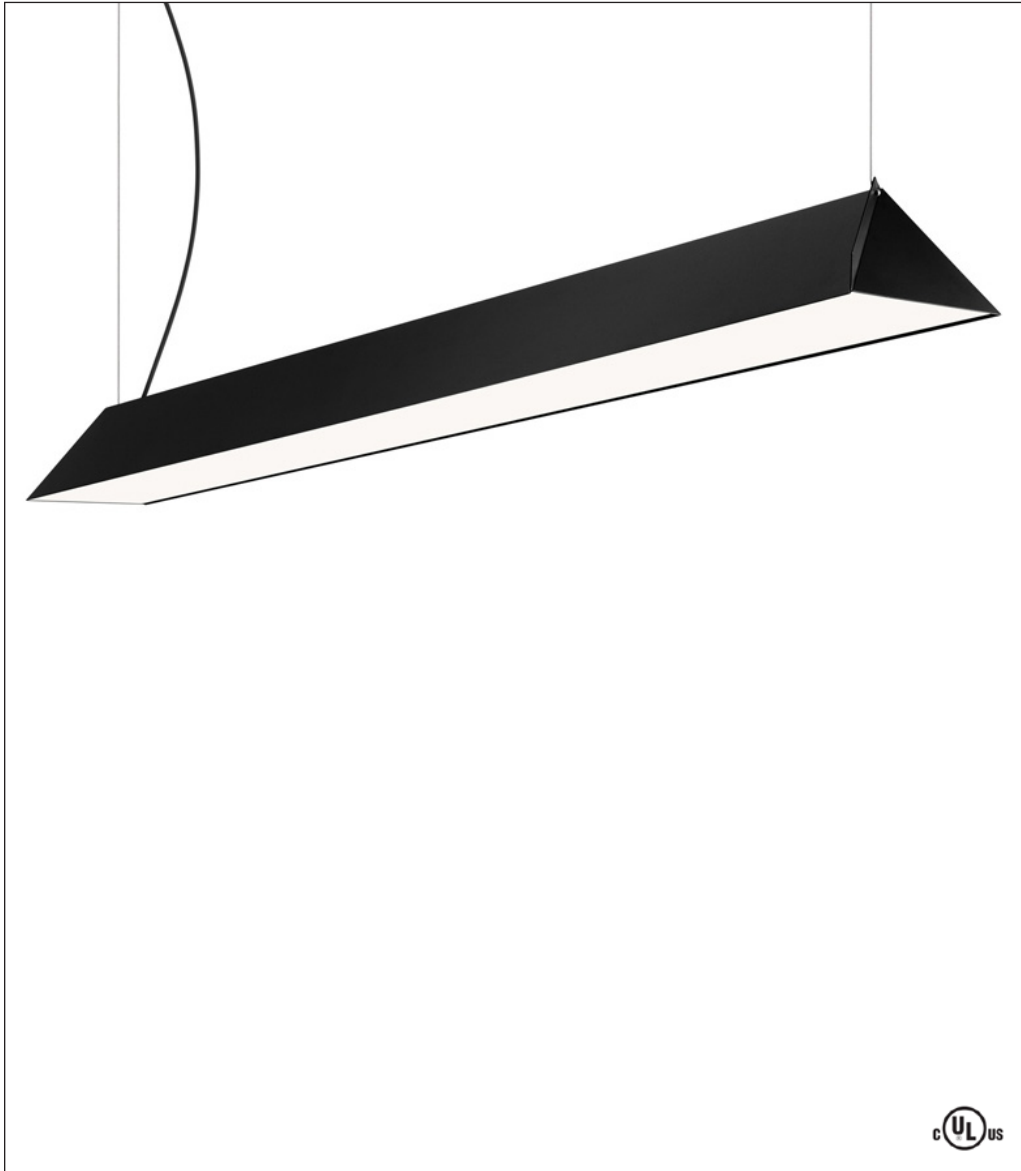

Zero

Top Pendant

Design by: Tham & Videgård

Put this long and lean pendant at the top of your list and your most discerning clients will see you as architecturally astute as you know you are. The Top pendant, designed by Tham & Videgård, comes in white- or black-painted metal and has a matte acrylic diffuser and an adjustable shade. It's a fabulously stylish overhaul of the ubiquitous shop light of the past!

Ordering Matrix

Model

7855301 = White

7855306 = Black

*Cord: Black or White

F (Fluorescent)

1 x 35W Linear T5 Fluorescent

*Dimmable Option Available

Finish

WHT = White

BLK = Black

Fixture as shown

7855306

F

BLK

Top Pendant