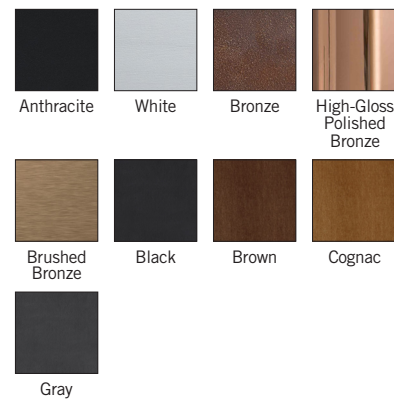

Color

GlobalLighting

hello@globalighting.com | www.globalighting.com

illuminations
425 Peachtree Hills Ave. NE #3 Atlanta, GA 30305
404.876.1064 sales@illumco.com