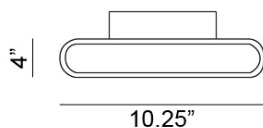

## Solo 26 Wall

Design by: Jacco Maris

Jacco Maris' Solo 26 wall fixture is named after a beloved dog, a wandering hound he found near Pompeii whom he called an Italian wonder-dog—the paw print on the fixture Solo's signature! The aluminum body comes in anthracite, white, bronze, high-gloss polished bronze or brushed bronze. Leather surfaces are also available in black, brown, cognac or gray.