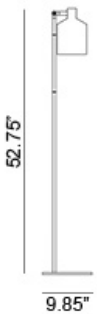

Zero

Silo Floor

Design by: Note Design Studio

Who knew a grain silo could inspire such a kicky light fixture? That's exactly what Note Design Studio used for inspiration for the Silo floor lamp, a minimalist fixture that can only be described as industrial chic. Colors include white and black, and other colors are available upon request.

Ordering Matrix

Model

8208101 = White
8208106 = Black

F (Fluorescent)

1 x 26W CFL Spiral GU-24

Finish

WHT = White
BLK = Black

Fixture as shown

8208106	F	BLK
Silo Floor	1 x 26W	Black

Finishes

White

Black

POWERED BY
GlobalLighting

Global Lighting 545 Franklin Avenue, Mount Vernon, NY 10550 ph: 914.591.4095 fx: 914.591.3796 h:

ZERO
illuminations
425 Peachtree Hills Ave. NE #3 Atlanta, GA 30305
404.876.1064 sales@illumco.com