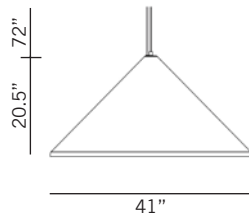

POWERED BY
GlobalLighting

Global Lighting 545 Franklin Avenue, Mount Vernon, NY 10550 ph: 914.591.4095 fx: 914.591.3796

ZERO
illuminations
425 Peachtree Hills Ave. NE #3 Atlanta, GA 30305
404.876.1064 sales@illumco.com