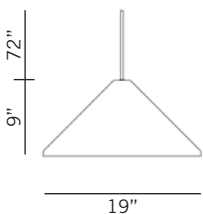

POWERED BY
GlobalLighting

Global Lighting 545 Franklin Avenue, Mount Vernon, NY 10550 ph: 914.591.4095 fx: 914.591.3796

ZERO
illuminations
425 Peachtree Hills Ave. NE #3 Atlanta, GA 30305
404.876.1064 sales@illumco.com