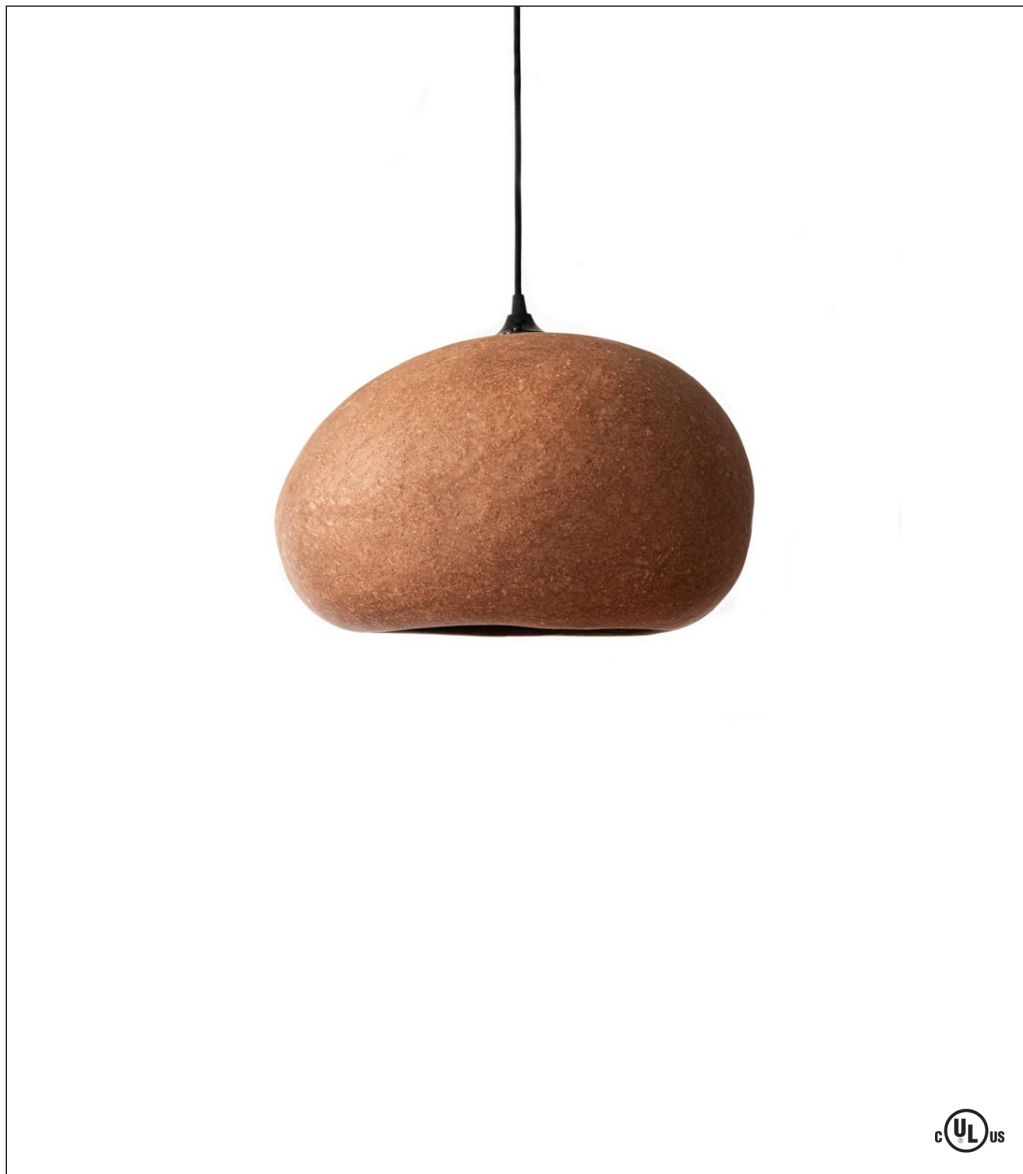

Ay Illuminate

Pebble Large Pendant

Design by: Ay Lin Heinen & Nelson Sepulveda

It's not unusual for small stones to be involved in changing the course of history, and the Pebble Large pendant by Ay Illuminate is the latest iteration of this. The simple pod-like design rewrites the rules when it comes to materials, as it may look like stone but it is made of recycled cartons. The coal-colored, gray or terracotta surface of the molded material has a subtle texture for added interest. We also offer the Pebble in small and medium pendants.

Ay Illuminate keeps true to their commitment to protect the environment by producing this fixture free of any chemicals, preserving the beauty of these natural materials.

Ordering Matrix

Model

180.100.03 (Black)
180.102.03 (Gray)
180.104.03 (Terracotta)

LED

1 x 4.5W E26, A19

Shade color

BLK = Black
GRY = Gray
TER = Terracotta

Fixture as shown

180.104.03

Pebble Large Pendant

LED

1 x 4.5W

TER

Terracotta

Shade color

Black

Gray

Terracotta

Dimensions