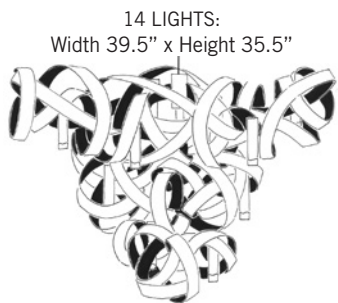

Design by: Jacco Maris