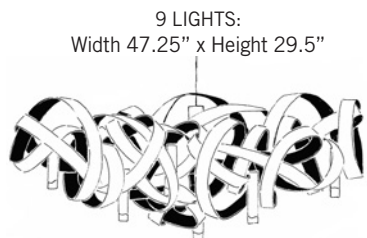

Design by: Jacco Maris