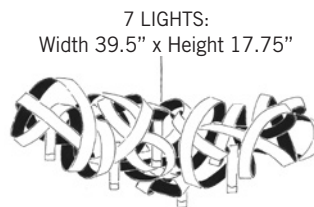

Design by: Jacco Maris