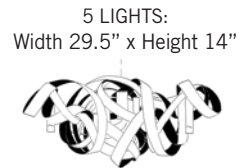

Design by: Jacco Maris