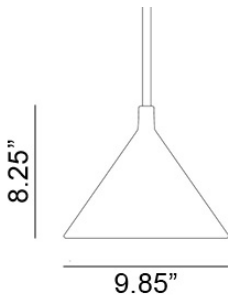

Global
Lighting

hello@globalighting.com | www.globalighting.com