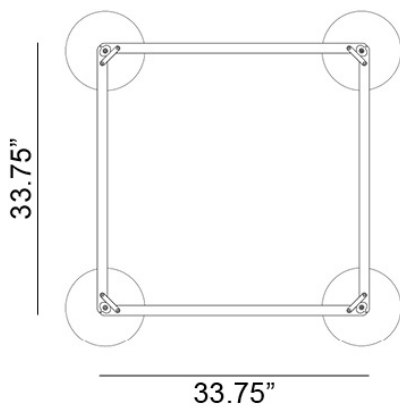

Zero

Lumo 4-Light Square Pendant

Design by: Thomas Bernstrand

Made of painted die-cast aluminum, the Lumo 4-Light Square Pendant, designed by Thomas Bernstrand for Zero Interior, has three shades suspended from the ceiling connected by a slim square made of horizontal bars. The pared-down profile is available in black, orange, gray, green, and gray-brown; and can be ordered in custom colors upon request. Matte acrylic diffusers soften the glow of the illumination wafting from this fixture, the tone of the light influenced by the color of the shade from which it radiates.

Ordering Matrix

Model

4X-12131106US-SQUARE (Black)
4X-12131111US-SQUARE (Gray)
4X-12131112US-SQUARE (Green)
4X-12131141US-SQUARE (Orange)
4X-12131166US-SQUARE (Brown-Gray)

*Cord Color: Black or White

LED

4 x 6.5W GU10 Bulb / 3000K / 500 Lumens
120V / Dimmable