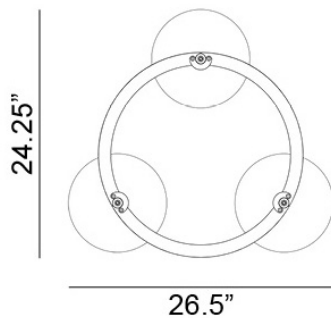

Zero

Lumo 3-Light Circle Pendant

Design by: Thomas Bernstrand

**Global
Lighting**

hello@globalighting.com | www.globalighting.com

Made of painted die-cast aluminum, the Lumo 3-Light Circle Pendant, designed by Thomas Bernstrand for Zero Interior, has three shades suspended from the ceiling connected by a slim circllet made of curved bars. The pared-down profile is available in black, orange, gray, green, and gray-brown; and can be ordered in custom colors upon request. Matte acrylic diffusers soften the glow of the illumination wafting from this fixture, the tone of the light influenced by the color of the shade from which it radiates.

Ordering Matrix

Model

3X-12131106US-CIRCLE (Black)
3X-12131111US-CIRCLE (Gray)
3X-12131112US-CIRCLE (Green)
3X-12131141US-CIRCLE (Orange)
3X-12131166US-CIRCLE (Brown-Gray)

*Cord Color: Black or White

LED

3 x 6.5W GU10 Bulb / 3000K / 500 Lumens
120V / Dimmable