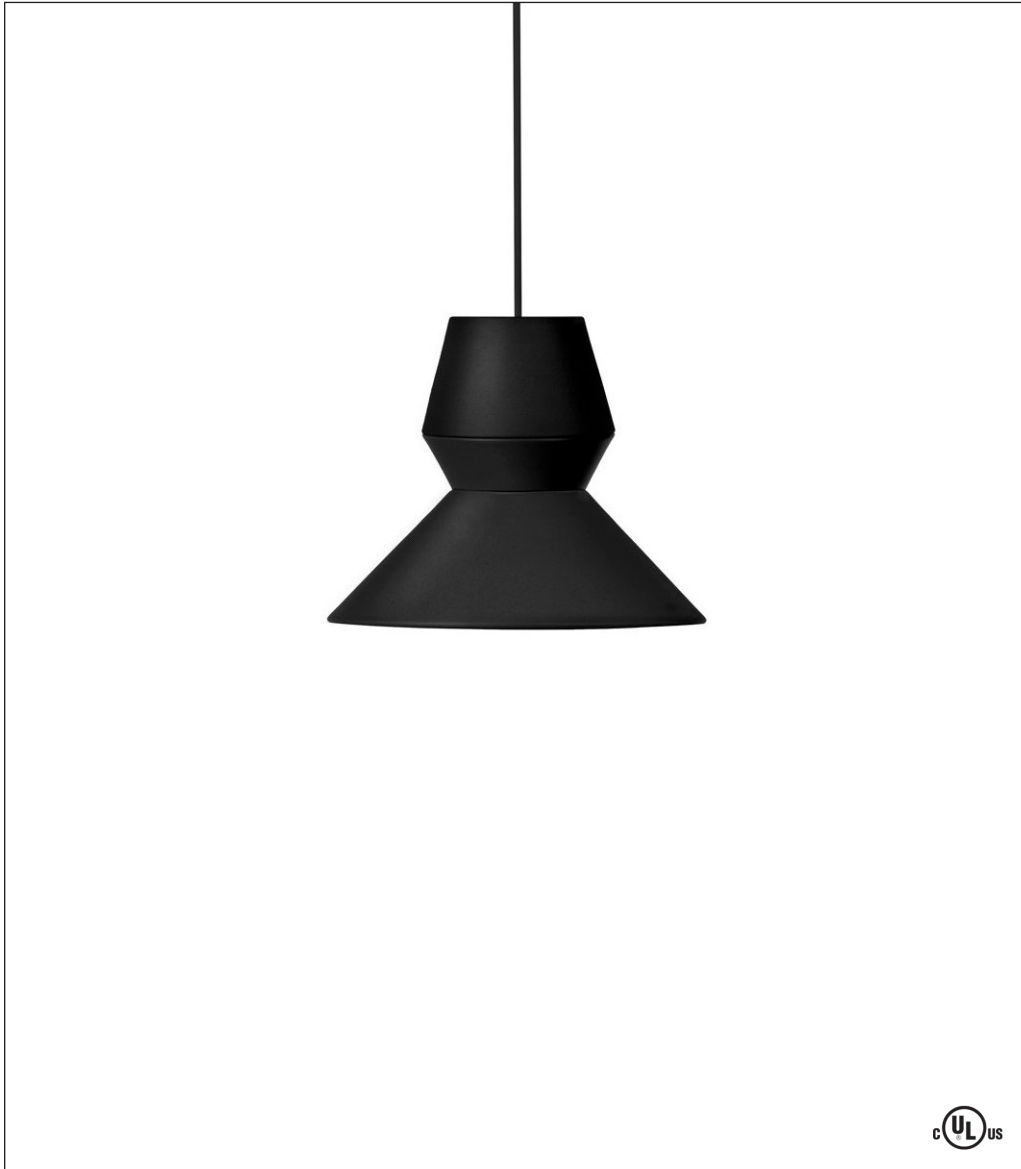

Grupa

Ili Ili Prom Queen Pendant

Design by: Filip Despot, Ivana Pavic & Tihana Taraba

Ili Ili, which means either/or, is a series of modular fixtures in three geometrically straightforward shapes. The Ili Ili Prom Queen pendant is one of these, its flared body handmade from powder-coated aluminum. Tihana Taraba, Ivana Pavic and Filip Despot of Grupa Products designed the clever fixtures that are perfect for hanging in rows or for grouping in its different configurations. Two other shapes in the Ili Ili family that we offer are the Gone Fishing and the Nighty Night, and each of these are available in white, black or gray.

Ordering Matrix

Model

BDE-B = (Black)
BDE-G = (Gray)
BDE-W = (White)

LED

1 x 9.5W E26 A19

Fluorescent

1 x 15W E26 A19

Shade

BLK = Black
GRY = Gray
WHT = White

Fixture as shown

BDE-B	LED	BLK
Ili Ili Prom Queen	1 x 9.5W	Black

Shade

Dimensions

Height 11" x Width 12.5"

Global
Lighting

hello@globalighting.com | www.globalighting.com