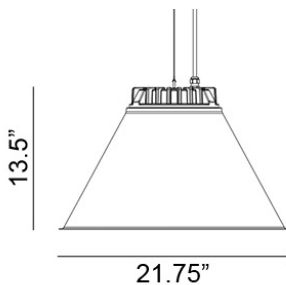

POWERED BY
GlobalLighting

Global Lighting 545 Franklin Avenue, Mount Vernon, NY 10550 ph: 914.591.4095 fx: 914.591.3796 h:

ZERO

425 Peachtree Hills Ave. NE #3 Atlanta, GA 30305
404.876.1064 sales@illumco.com