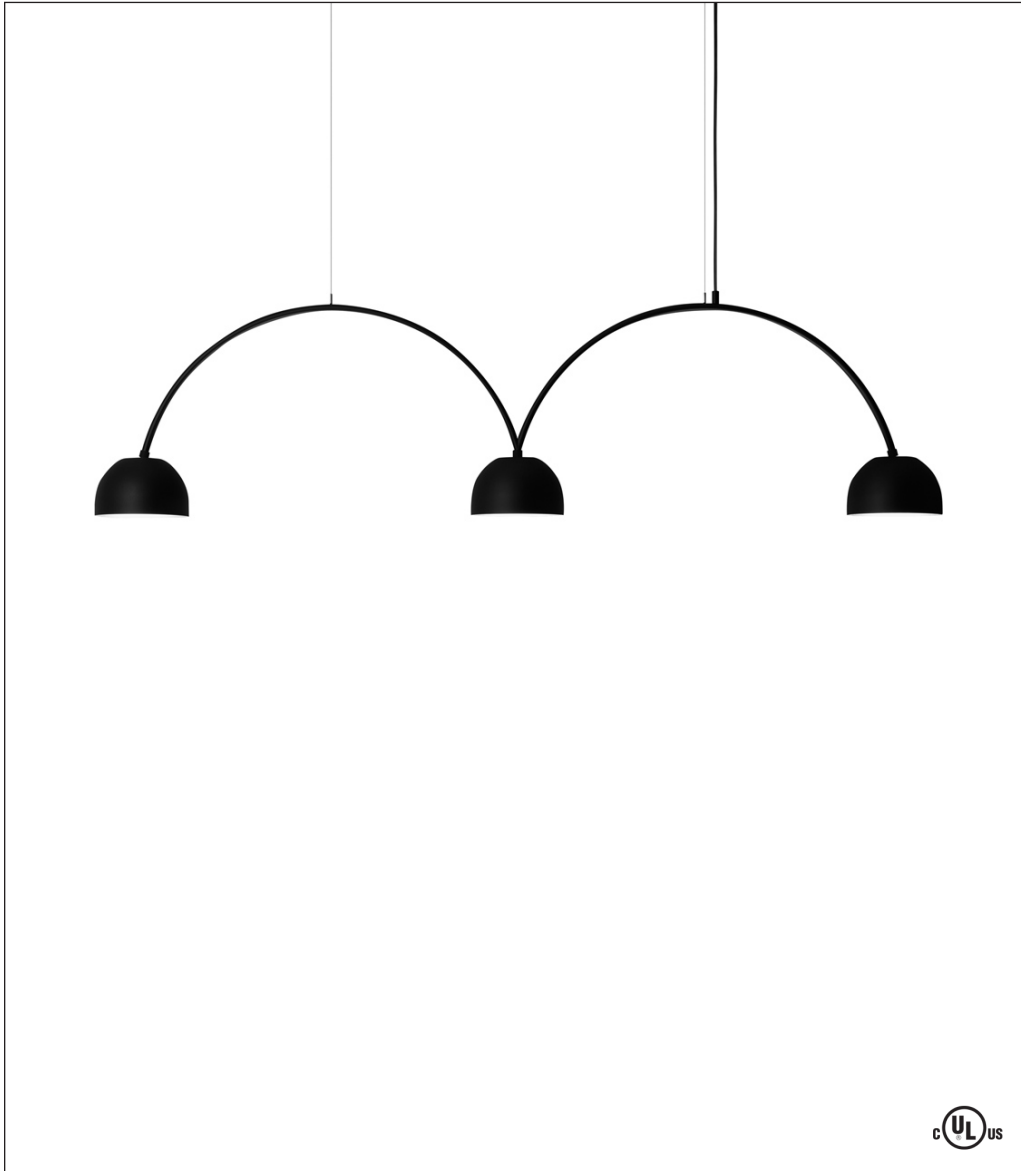

Zero

Bob Bow Pendant

Design by: Thomas Bernstrand & Stefan Borselius

Zero Lighting brings the Bob Bow pendant in collaboration with Bernstrand & Borselius, a design firm renowned for making interesting light fixtures for modern interiors. The Bob Bow pendant illustrates elegant contouring, emphasizing its round character. While machine artistry and engineered precision are on full display. Available in white or black, as well as custom RAL colors upon special request.

Ordering Matrix

Model

BOBBOW01US (White)
BOBBOW06US (Black)
*Cord Color: White or Black

LED

9 x 3W G9 / 3000K / 220 Lumens

Color

WHT = White
BLK = Black

Fixture as shown