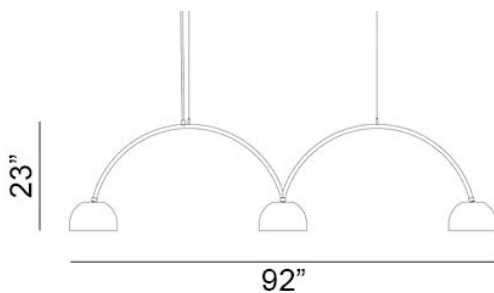

Global
Lighting

hello@globalighting.com | www.globalighting.com

425 Peachtree Hills Ave. NE #3 Atlanta, GA 30305
404.876.1064
sales@illumco.com