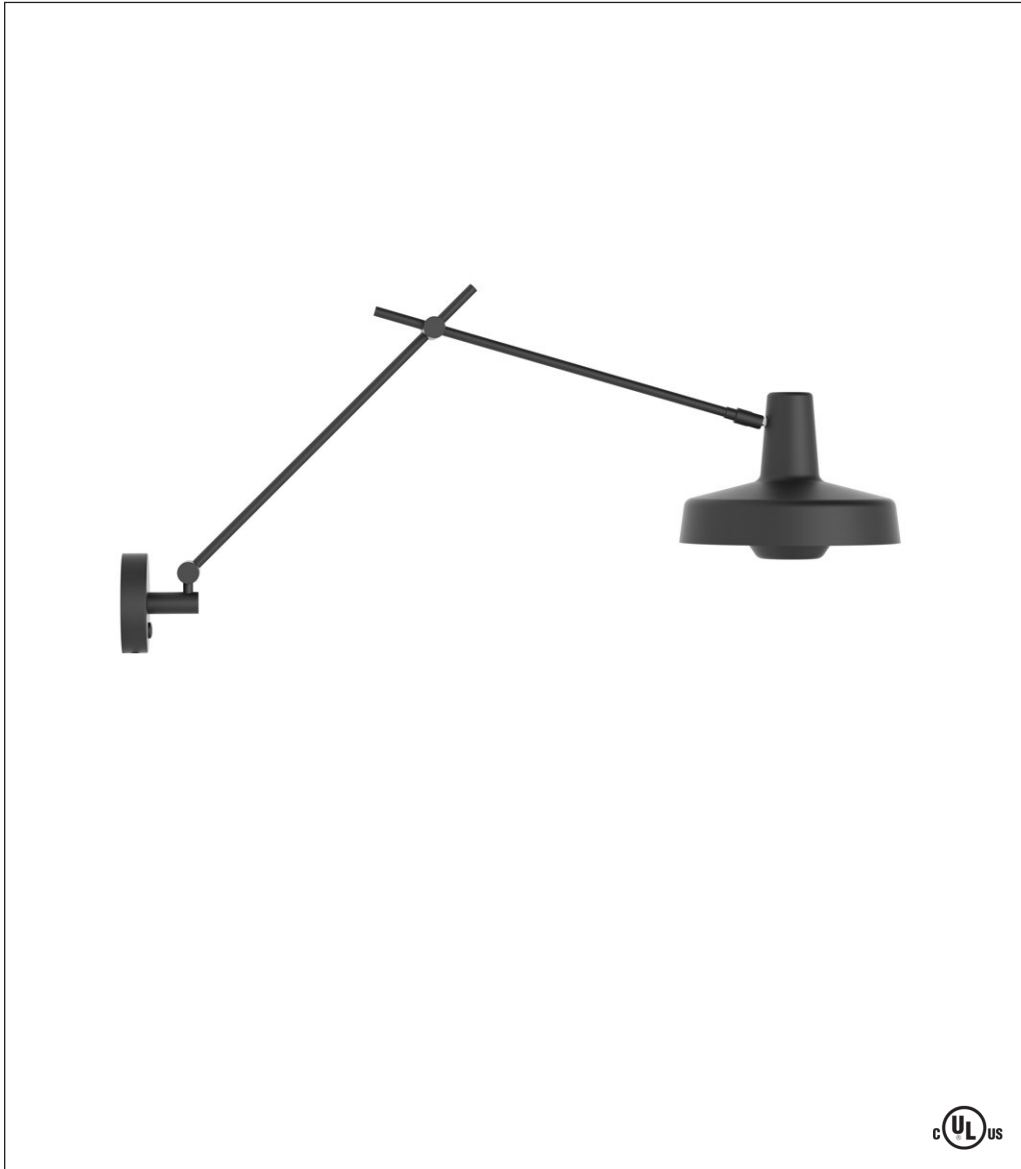

Grupa

Arigato Wall

The Arigato family of fixtures has appreciation built into its very DNA given its name means thank you in Japanese. According to its design team, Tihana Taraba, Ivana Pavic and Filip Despot of Grupa Products, this was intentional, as they meant for the simple design to express a humble gesture of gratitude through its minimalist profile. But the trio took anything but an unassertive tack when designing them, as the patented joinery on each fixture has gone through such a rigorous process it simply won't wear out, as is often the case with the joints on mere mortal task-lights. The Arigato wall light is available in black and white.

Ordering Matrix

Model

AR-W-B = (Black)

AR-W-W = (White)

LED

1 x 9.5W E26 A19

Fluorescent

1 x 15W E26 A19

Shade

BLK = Black

WHT = White

Fixture as shown

AR-W-B

Arigato
Wall

LED

1 x 9.5W

BLK

Black

Shade

Black

White

Dimensions

Base: 4"

Base Arm: 13.75"