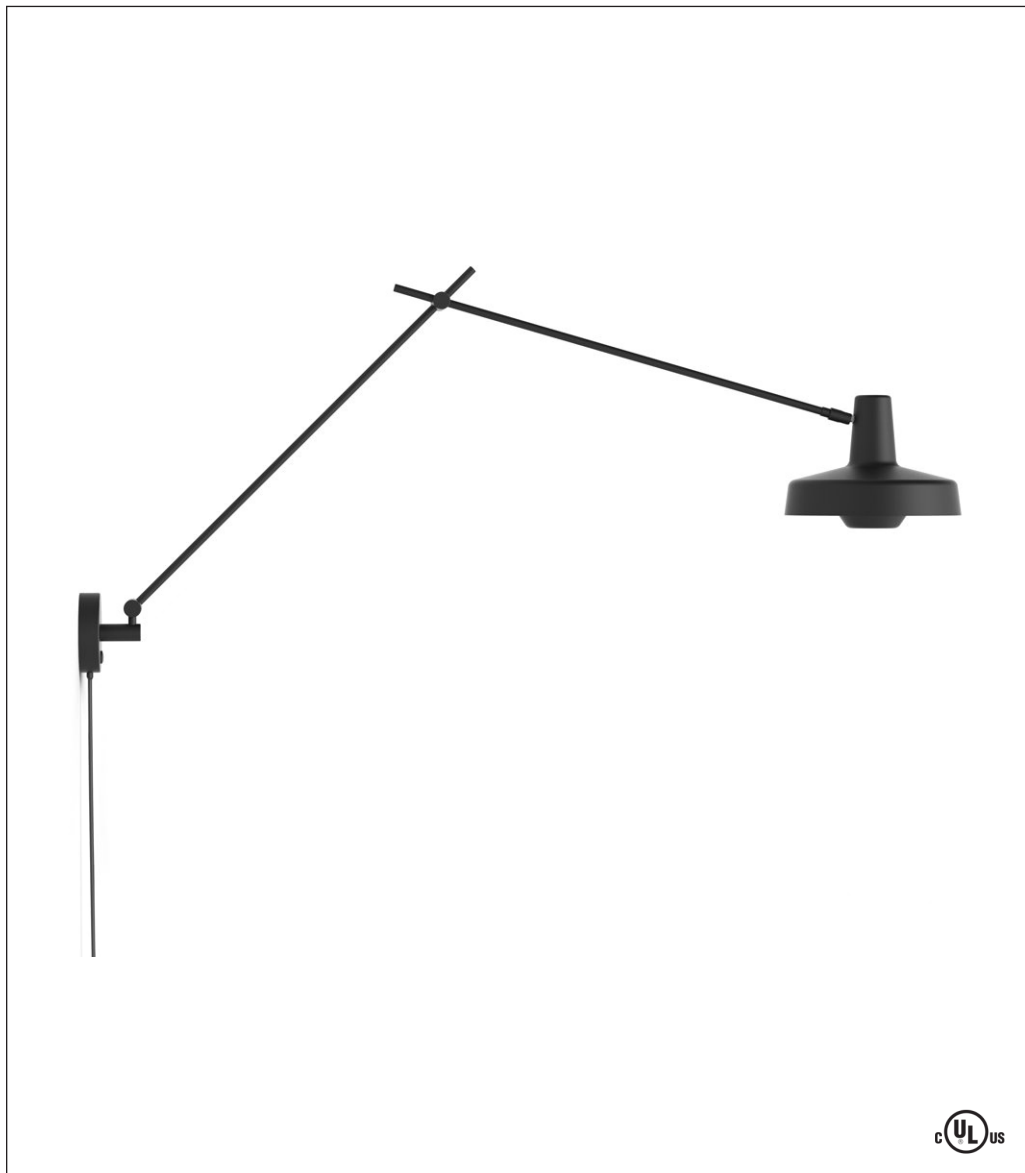

Grupa

Arigato Wall Long with Cable

Design by: Filip Despot, Ivana Pavic & Tihana Taraba

The Arigato family of fixtures has appreciation built into its very DNA given its name means thank you in Japanese. According to its design team, Tihana Taraba, Ivana Pavic and Filip Despot of Grupa Products, this was intentional, as they meant for the simple design to express a humble gesture of gratitude through its minimalist profile. But the trio took anything but an unassertive tack when designing them, as the patented joinery on each fixture has gone through such a rigorous process it simply won't wear out, as is often the case with the joints on mere mortal task-lights. The Arigato Long wall with cable light is available in black and white.

Ordering Matrix

Model

AR-W-L-CBL-B = (Black)
AR-W-L-CBL-W = (White)

LED

1 x 9.5W E26 A19

Fluorescent

1 x 15W E26 A19

Shade

BLK = Black
WHT = White

Fixture as shown

AR-W-L-CBL-B	LED	BLK
Arigato Wall Long with Cable	1 x 9.5W	Black

Shade

Dimensions

Base: 3.25"
Base Arm: 21.5"
Shade Arm: 21.5"
Shade Width: 9"

Global
Lighting

hello@globallighting.com | www.globallighting.com